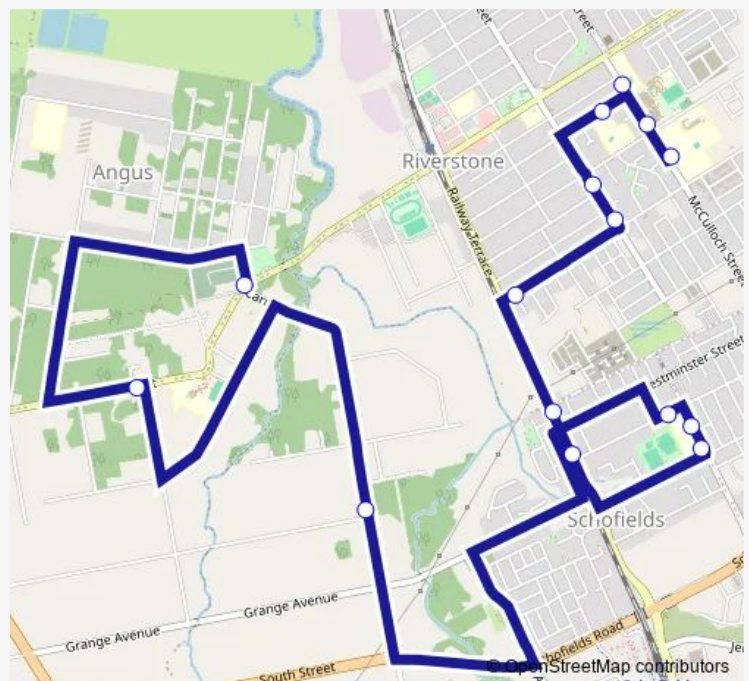

Riverstone High School, Mcculloch St

Riverstone PS, Elizabeth St

Piccadilly St Opp Robinson St

Piccadilly St Before Riverstone Rd

Riverstone Rd Before Railway Tce

Railway Tce After Kensington Park Rd

Railway Tce At St Albans Rd

Junction Rd After Station St

Schofields Public School, Junction Rd

Schofields Public School, St Albans Rd

Carnavon Rd At Vine St

Garfield Rd After Fermoy Rd

Garfield Rd At Cemetery Rd

Route schedule

Mcculloch St Opp Woods St — Garfield Rd At Cemetery Rd

Monday 15:03

Tuesday 15:03

Wednesday 15:03

Thursday 15:03

Friday 15:03

Saturday —

Sunday —

Route info

Direction: Mcculloch St Opp Woods St

Stops: 15

Trip Duration: 0 hour 44 min

6501 — St Johns PS to Knudsen Reserve

6501 School Bus time schedules and route maps are available in an offline PDF at busmaps.com. Use the busmaps.com website to see live bus times, train schedule or subway schedule, and step-by-step directions for all public transit in Parramatta