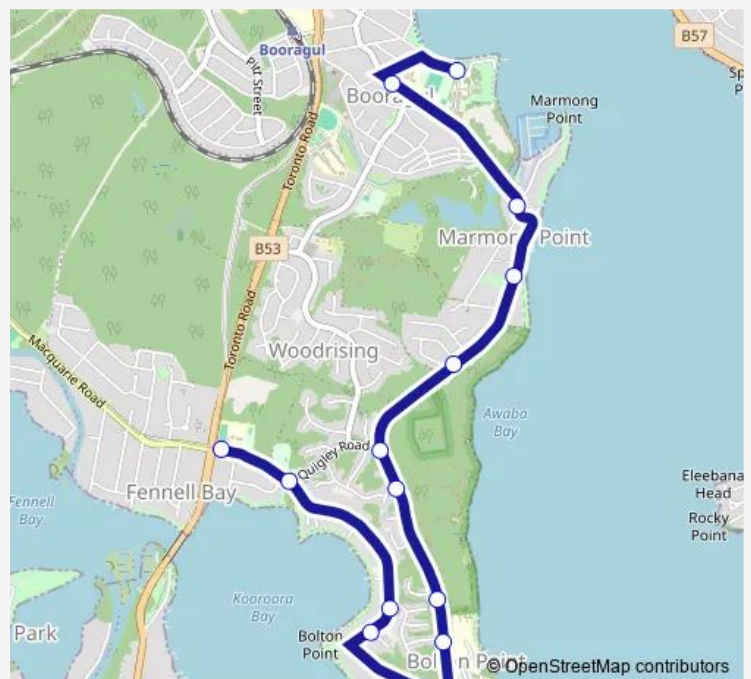

The Ridgeway Before Quigley Rd

The Ridgeway At Courageous Cl

Marmong Point Community Hall, George St

Marmong St Before Nanda St

Marmong St Opp Five Island School

First St Opp Lake Macquarie High School

Route schedule

Fennell Bay Public School, Bay Rd — First St Opp Lake Macquarie High School

Monday	15:12
Tuesday	15:12
Wednesday	15:12
Thursday	15:12
Friday	15:12
Saturday	—
Sunday	—

Route info

Direction: Fennell Bay Public School, Bay Rd

Stops: 14

Trip Duration: 0 hour 14 min

6501 — Fennell Bay PS to Booragul

6501 School Bus time schedules and route maps are available in an offline PDF at busmaps.com. Use the busmaps.com website to see live bus times, train schedule or subway schedule, and step-by-step directions for all public transit in Newcastle