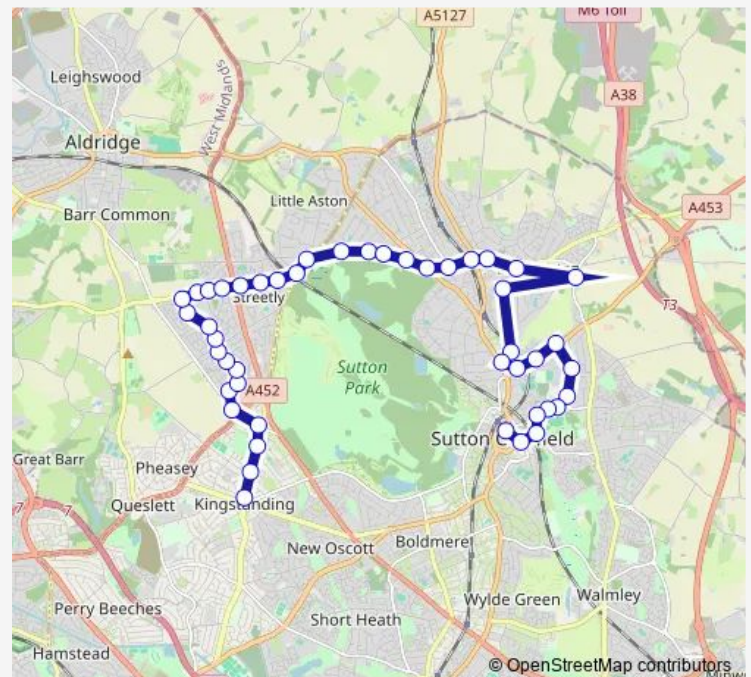

Bus 78A Sutton Coldfield - Kingstanding via Mere Green

[Go to website](#)

Direction

Gracechurch Centre — Kingstanding Police Station

45 stops

[Open route schedule](#)

Gracechurch Centre

Midland Drive

Good Hope Hospital

Rehabilitation Centre

Good Hope Hospital

Barnard Rd

St Andrews Rd

Knights Wood Close

Bromwich Drive

Tamworth Rd

Hayward Rd

Trinity Road

Mere Green Rd

Heath Croft Rd

Mere Green Rd

Cremorne Rd

Sainsburys

Clarence Rd

Walsall Rd

Parkfield Lodge

Crown Lane

Route schedule

Gracechurch Centre — Kingstanding Police Station

Monday 09:35-14:05

Tuesday 09:35-14:05

Wednesday 09:35-14:05

Thursday 09:35-14:05

Friday 09:35-14:05

Saturday 09:35-14:05

Sunday —

Route info

Direction: Gracechurch Centre

Stops: 45

Trip Duration: 0 hour 39 min

78A — Sutton Coldfield - Kingstanding via Mere Green