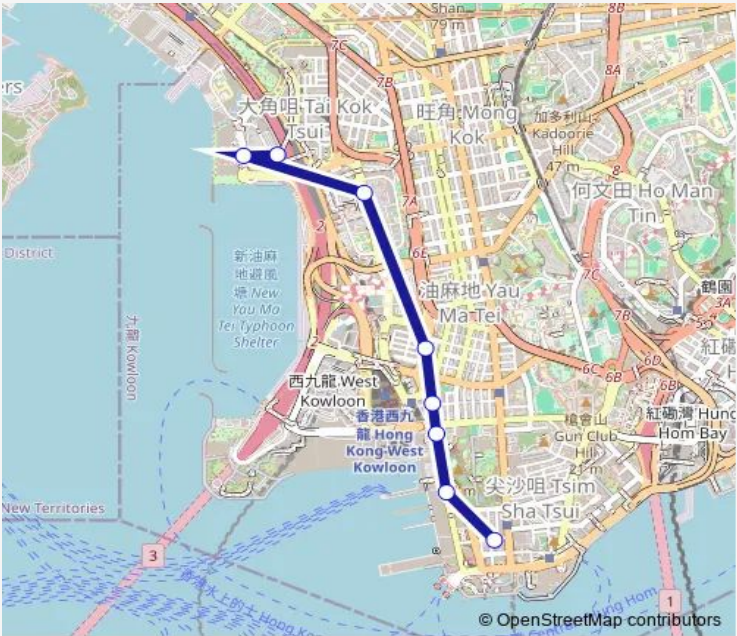

Bus 78A TAI KOK Tsui(Island Harbourview) Public Transport Interchange - Tsim SHA Tsui (Peking Road) (Shortworking Service)

[Go to website](#)

Direction
 TAI KOK TSUI (ISLAND HARBOURVIEW) PUBLIC TRANSPORT INTERCHANGE — PEKING ROAD OUTSIDE MARY BUILDING
 8 stops
[Open route schedule](#)

- TAI KOK TSUI (ISLAND HARBOURVIEW) PUBLIC TRANSPORT INTERCHANGE
- HOI FAI Road GMB Terminus
- HOI WANG ROAD, OUTSIDE HOI FU COURT
- FERRY STREET HOUSE NO. 28
- CANTON ROAD OUTSIDE GEROGE V MEMORIAL PARK
- CANTON ROAD OUTSIDE VICTORIA TOWERS|CANTON ROAD OUTSIDE THE VICTORIA TOWERS
- CANTON ROAD OUTSIDE CHINA HONG KONG CENTRE
- PEKING ROAD OUTSIDE MARY BUILDING

Route schedule
 TAI KOK TSUI (ISLAND HARBOURVIEW) PUBLIC TRANSPORT INTERCHANGE — PEKING ROAD OUTSIDE MARY BUILDING

Monday	07:30
Tuesday	07:30
Wednesday	07:30
Thursday	07:30
Friday	07:30
Saturday	07:30
Sunday	07:30

Route info
 Direction: TAI KOK TSUI (ISLAND HARBOURVIEW) PUBLIC TRANSPORT INTERCHANGE
 Stops: 8
 Trip Duration: 0 hour 19 min

78A Bus time schedules and route maps are available in an offline PDF at busmaps.com. Use the busmaps.com website to see live bus times, train schedule or subway schedule, and step-by-step directions for all public transit in Mong Kok