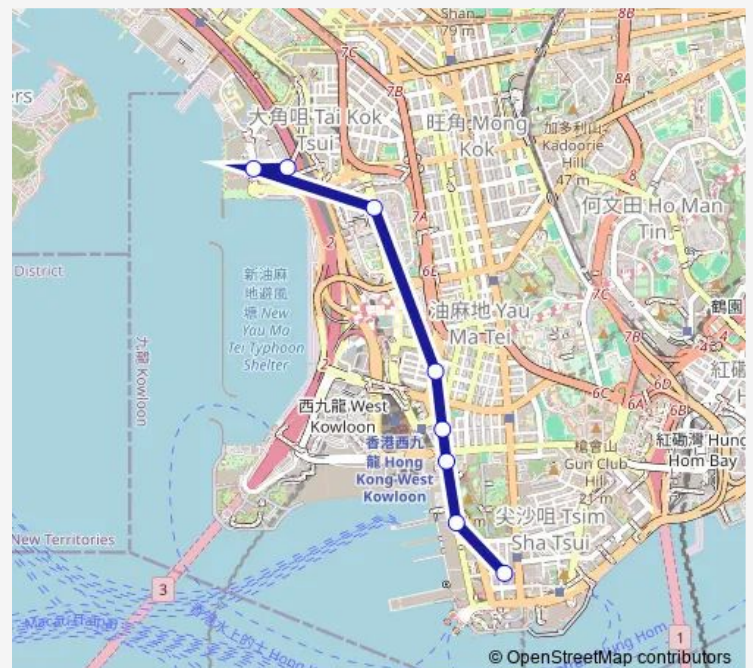

Bus 78a TAI KOK Tsui(Island Harbourview) Public Transport Interchange - Tsim SHA Tsui (Peking Road) (Shortworking Service)

[Go to website](#)

Direction

TAI KOK Tsui (Island Harbourview) Public Transport Interchange — Peking Road Outside Mary Building

8 stops

[Open route schedule](#)

TAI KOK Tsui (Island Harbourview) Public Transport Interchange

HOI FAI Road GMB Terminus

HOI Wang Road, Outside HOI FU Court

Ferry Street House NO. 28

Canton Road Outside Geroge V Memorial Park

Canton Road Outside Victoria Towers|Canton Road Outside THE Victoria Towers

Canton Road Outside China Hong Kong Centre

Peking Road Outside Mary Building

Route schedule

TAI KOK Tsui (Island Harbourview) Public Transport Interchange — Peking Road Outside Mary Building

Monday	07:30
Tuesday	07:30
Wednesday	07:30
Thursday	07:30
Friday	07:30
Saturday	07:30
Sunday	07:30

Route info

Direction: TAI KOK Tsui (Island Harbourview) Public Transport Interchange

Stops: 8

Trip Duration: 0 hour 19 min