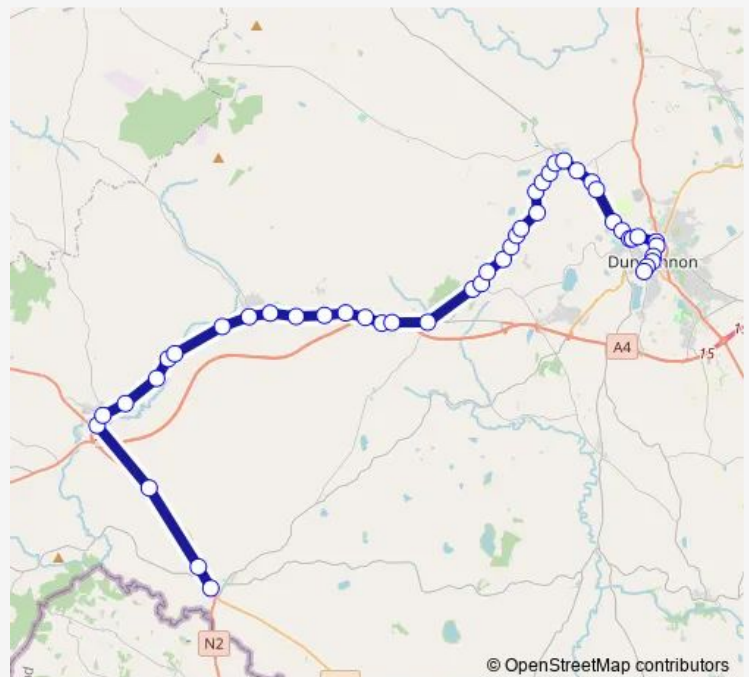

Route schedule

Moore Street — Dungannon Bus Station

| | |
|-----------|-------------|
| Monday | 16:37 |
| Tuesday | 16:37 |
| Wednesday | 16:37 |
| Thursday | 16:37 |
| Friday | 16:37 |
| Saturday | 12:00-15:50 |
| Sunday | — |

Route info

Direction: Moore Street

Stops: 46

Trip Duration: 0 hour 43 min

Burrowes Lane

Pattersons

Castlecaulfield

Manse

Thomas Street

Thomas Street Ultimate Shop

Scotch Street

Lower Scotch Street

Dungannon Bus Station

Direction

Dungannon Bus Station — Moore Street

49 stops

Girvins Shop

Manse

Route schedule

Dungannon Bus Station — Moore Street

Monday 15:45

Tuesday 15:45

Wednesday 15:45

Thursday 15:45