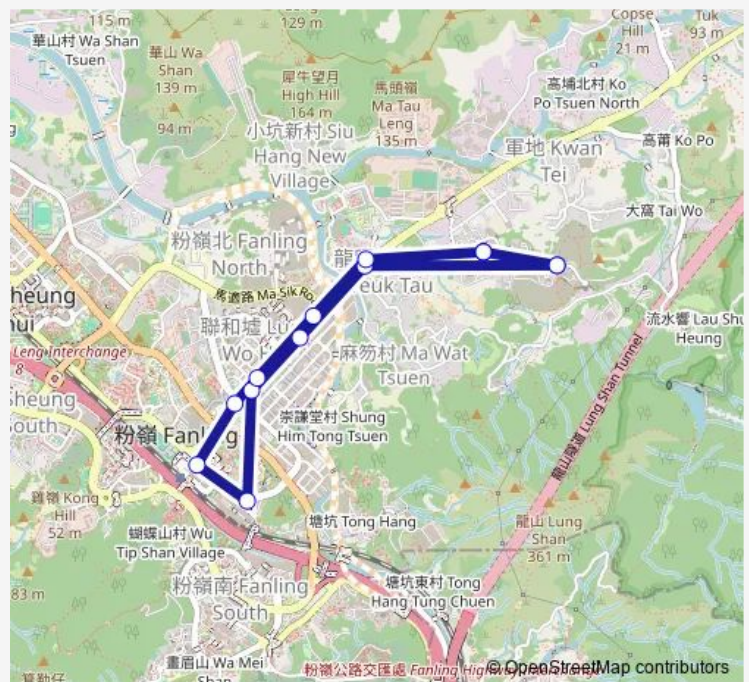

Friday 06:20-08:42

Saturday —

Sunday —

Route info

Direction: [Ctb] Queen'S Hill Estate|[Kmb] Queen'S Hill BUS Terminus

Stops: 13

Trip Duration: 0 hour 13 min

Direction

[Kmb] Fanling Centre|[Lwb] Fanling Centre — [Ctb] Queen'S Hill Estate|[Kmb] Queen'S Hill BUS Terminus

9 stops

[Open route schedule](#)

[Kmb] Fanling Centre|[Lwb] Fanling Centre

[Kmb] Fanling Station BBI - Fanling Town Centre

Friday 05:15-23:45

Saturday 05:15-23:45

Sunday 05:15-23:45

Route info

Direction: [Ctb] Queen'S Hill Estate[[Kmb] Queen'S Hill BUS Terminus

Stops: 14

Trip Duration: 0 hour 16 min

78A Bus time schedules and route maps are available in an offline PDF at busmaps.com. Use the busmaps.com website to see live bus times, train schedule or subway schedule, and step-by-step directions for all public transit in Tai Po