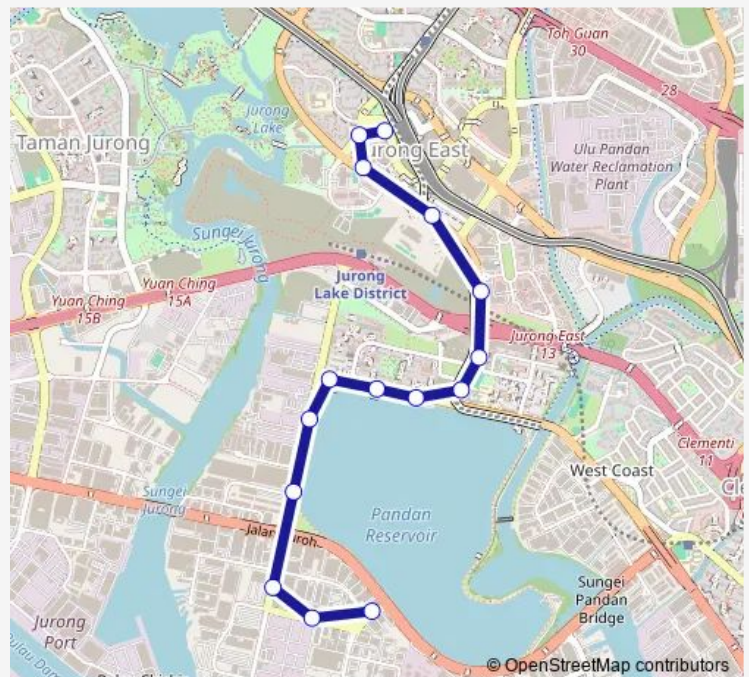

Bus 78A

[Go to website](#)

Direction

Blk 131 — Opp Clp Intl

15 stops

[Open route schedule](#)

- Blk 131
- Blk 134
- Jurong East Lib
- Opp Jurong Town Hall
- German Ctr
- Bef Pandan Gdns
- C'wealth Sec Sch
- Opp Blks 34/35
- Opp Blk 47
- Opp Blk 51
- Bef Penjuru Wk
- Bef Penjuru Cl
- Sanmina-Sci
- Ban Joo
- Opp Clp Intl

Route schedule

Blk 131 — Opp Clp Intl

Monday	07:04
Tuesday	07:04
Wednesday	07:04
Thursday	07:04
Friday	07:04
Saturday	—
Sunday	—

Route info

Direction: Blk 131

Stops: 15

Trip Duration: 0 hour 22 min

78A

78A Bus time schedules and route maps are available in an offline PDF at busmaps.com. Use the busmaps.com website to see live bus times, train schedule or subway schedule, and step-by-step directions for all public transit in Singapore