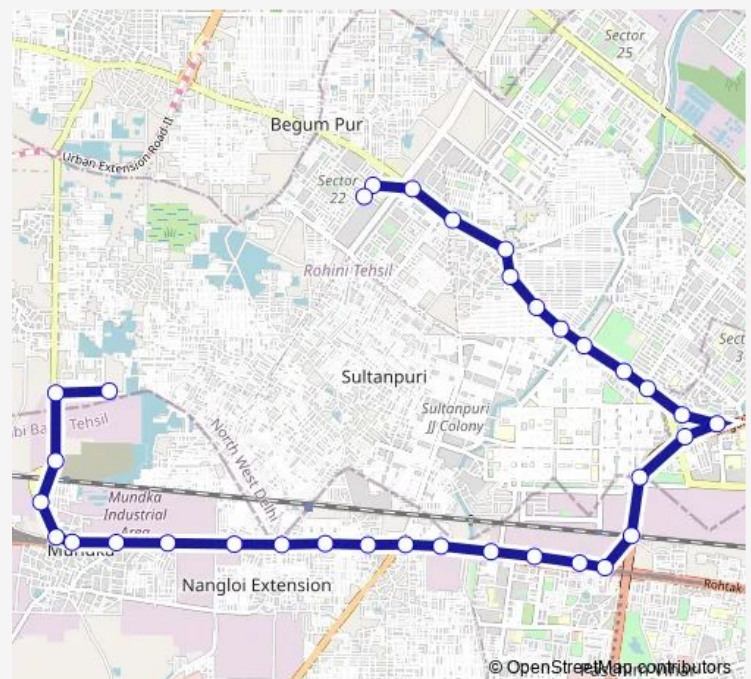

### Route schedule

Rani Khara Depot Iii — Rohini Sec 22 Terminal

Monday 04:24-07:53

Tuesday 04:24-07:53

Wednesday 04:24-07:53

Thursday 04:24-07:53

Friday 04:24-07:53

Saturday 04:24-07:53

Sunday 04:24-07:53

### Route info

Direction: Rani Khara Depot Iii

Stops: 34

Trip Duration: 1 hour 3 min

102stlup

BusMaps

Mangol Pur School (Kanjhawla Road)

Mangolpur Kalan Village