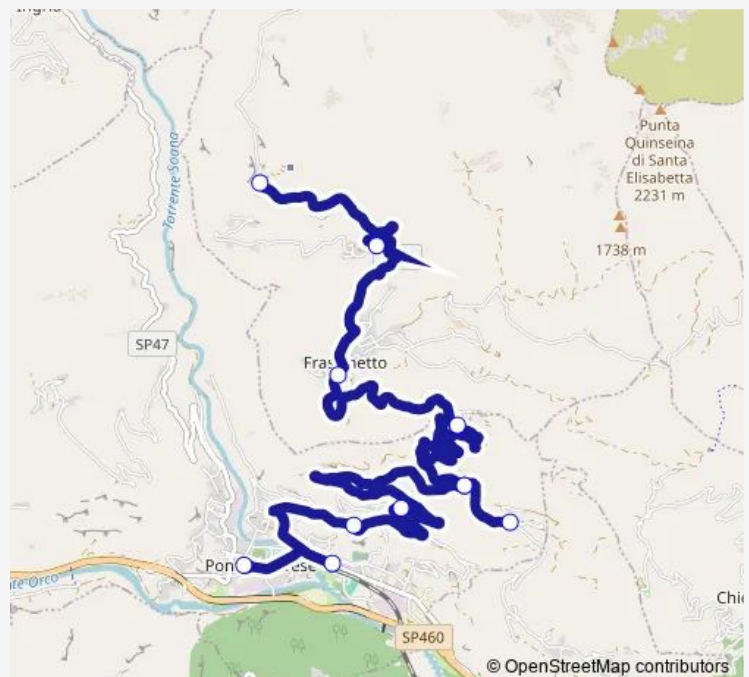

FONTANA ROSSA

PONT CANAVESE - FAIALLO - BIVIO

PONT CANAVESE - PIAN SERETTO

PONT CANAVESE - SANTA MARIA

PONT CANAVESE - PIAZZA CRAVERI

PONT CANAVESE - STAZIONE FERROVIARIA

Route schedule

FRASSINETTO - BERCHIOTTO — PONT CANAVESE - STAZIONE FERROVIARIA

Monday	13:40-17:55
Tuesday	14:55-17:55
Wednesday	14:55-17:55
Thursday	14:55-17:55
Friday	14:55-17:55
Saturday	14:55-17:40
Sunday	—

Route info

Direction: FRASSINETTO - BERCHIOTTO

Stops: 9

Trip Duration: 0 hour 40 min

Sunday 07:22-17:00

Route info

Direction: PONT CANAVESE - STAZIONE FERROVIARIA

Stops: 11

Trip Duration: 0 hour 40 min

Direction

FRASSINETTO - BERCHIOTTO — PONT CANAVESE - PIAZZA CRAVERI

10 stops

Thursday 07:30

Friday 07:30-17:10

Saturday 07:30

Sunday 07:30-17:15

Route info

Direction: FRASSINETTO - BERCHIOTTO

Stops: 10

Trip Duration: 0 hour 48 min