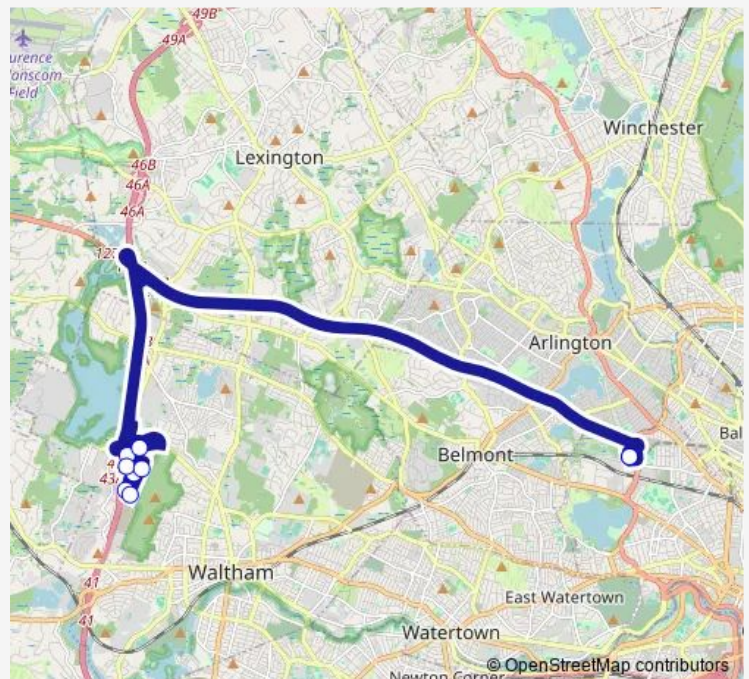

78 Fourth Ave

77 City Point (77 Fourth Ave)

230 City Point (230 Third Ave)

400 Fifth Ave

100 Fifth Ave

10 City Point (500 Totten Pond Road)

Alewife Station

Route schedule

Route info

Direction: Alewife Station

Stops: 9

Trip Duration: 1 hour 20 min

Alewife Shuttle Route B

Direction

10 City Point (500 Totten Pond Road) — Alewife Station

5 stops

[Open route schedule](#)

10 City Point (500 Totten Pond Road)

Alewife Station

75 Third Ave

10 City Point (500 Totten Pond Road)

Alewife Station

Route schedule

10 City Point (500 Totten Pond Road) — Alewife Station

Direction: 10 City Point (500 Totten Pond Road)

Stops: 5

Trip Duration: 1 hour 45 min

Direction

75 Third Ave — 75 Third Ave

9 stops

[Open route schedule](#)

75 Third Ave