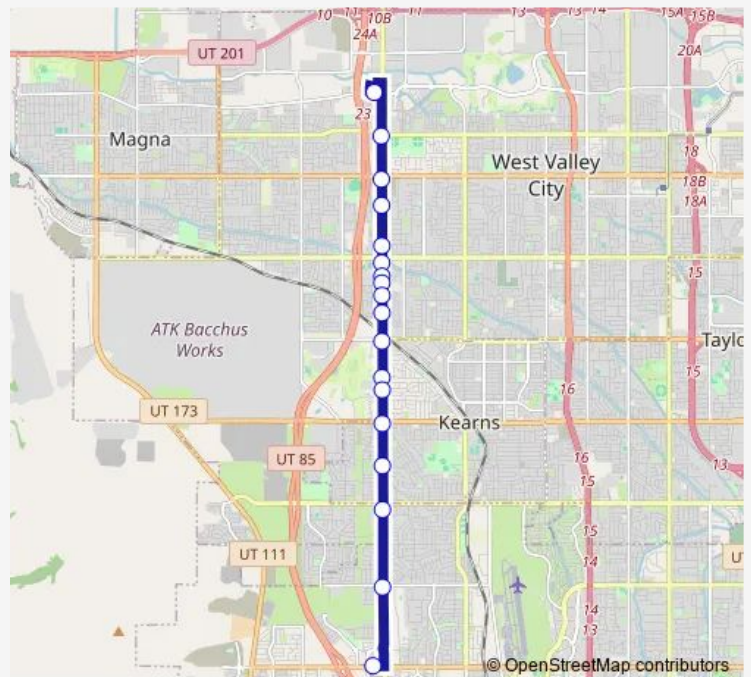

### Direction

7800 S @ 5746 W — 2700 S @ 5604 W

20 stops

[Open route schedule](#)

7800 S @ 5746 W

5600 W @ 6976 S

5600 W / 6200 S (NB)

5600 W @ 5842 S

### Route schedule

7800 S @ 5746 W — 2700 S @ 5604 W

Monday 06:00-20:30

Tuesday 06:00-20:30

Wednesday 06:00-20:30

Thursday 06:00-20:30

Friday 06:00-20:30

Saturday 07:00-20:00

### Route info

Direction: 7800 S @ 5746 W

Stops: 20

Trip Duration: 0 hour 24 min

F556 — 5600 West Flex

**Direction**

2700 S @ 5604 W — 7800 S @ 5746 W

18 stops

Thursday 06:07-21:07

Friday 06:07-21:07

Saturday 06:37-19:37

Sunday —

**Route info**

Direction: 2700 S @ 5604 W

Stops: 18

Trip Duration: 0 hour 22 min