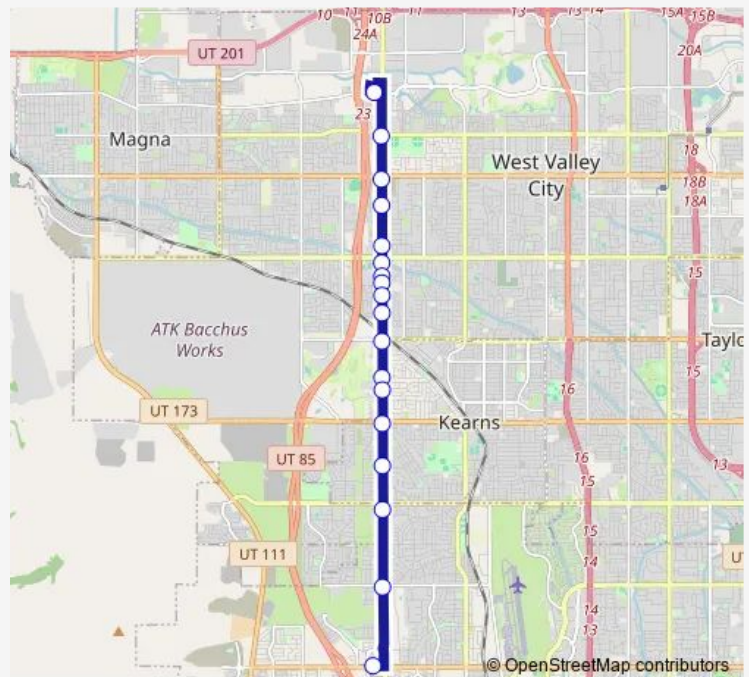

2700 S @ 5520 W

2700 S @ 5604 W

Route schedule

7800 S @ 5746 W — 2700 S @ 5604 W

Monday 06:00-20:30

Tuesday 06:00-20:30

Wednesday 06:00-20:30

Thursday 06:00-20:30

Friday 06:00-20:30

Saturday 07:00-20:00

Sunday —

Route info

Direction: 7800 S @ 5746 W

Stops: 20

Trip Duration: 0 hour 24 min

F556 — 5600 West Flex

Direction

2700 S @ 5604 W — 7800 S @ 5746 W

18 stops

[Open route schedule](#)

2700 S @ 5604 W

5600 W @ 3122 S

5600 W @ 3606 S

5600 W @ 3722 S

Monday 06:07-21:07

Tuesday 06:07-21:07

Wednesday 06:07-21:07

Thursday 06:07-21:07

Friday 06:07-21:07

Saturday 06:37-19:37

Sunday —

Route info