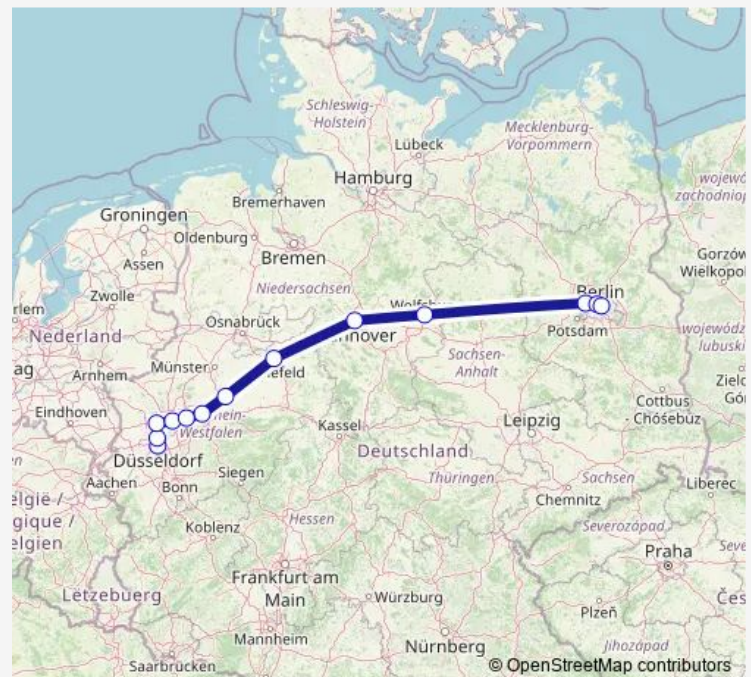

Rail ICE 943

[Go to website](#)

Direction

undefined — undefined

0 stops

[Open route schedule](#)

Route schedule

undefined — undefined

Monday 16:22-15:51

Tuesday 16:22-15:51

Wednesday 16:22-15:51

Thursday 16:22-15:51

Friday 16:22-15:51

Saturday 16:22-15:51

Sunday 15:52-15:51

Route info

Direction:

Stops: 0

Trip Duration: – min

ICE 943

Direction

undefined — undefined

0 stops

[Open route schedule](#)**Route schedule**

undefined — undefined

Monday	15:51
Tuesday	15:52
Wednesday	15:52
Thursday	15:52-15:51
Friday	15:52-15:51
Saturday	15:52-15:51
Sunday	16:22-15:51

Route info

Direction:

Stops: 0

Trip Duration: – min

ICE 943 Rail time schedules and route maps are available in an offline PDF at busmaps.com. Use the busmaps.com website to see live bus times, train schedule or subway schedule, and step-by-step directions for all public transit in Berlin