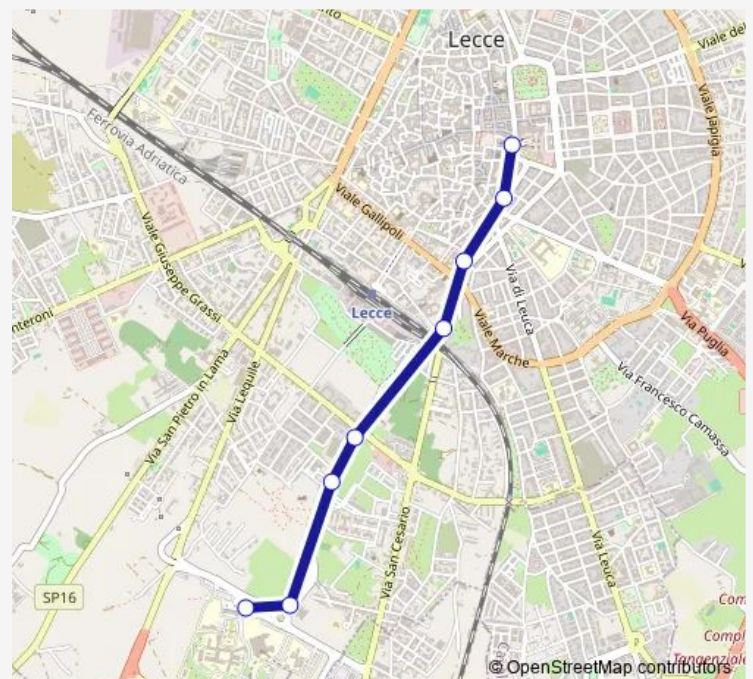

## Bus R11 Castello > Ospedale

[Go to website](#)

### Direction

Castello — Ospedale

8 stops

[Open route schedule](#)

Castello

Porta S.Biagio

Lo Re

Realino-Ussano

### Route schedule

Castello — Ospedale

Monday 07:08-20:30

Tuesday 07:08-20:30

Wednesday 07:08-20:30

Thursday 07:08-20:30

Friday 07:08-20:30

Saturday 07:08-20:30

### Route info

Direction: Castello

Stops: 8

Trip Duration: 0 hour 13 min

R11 — Castello > Ospedale

R11 Bus time schedules and route maps are available in an offline PDF at [busmaps.com](https://busmaps.com). Use the [busmaps.com](https://busmaps.com) website to see live bus times, train schedule or subway schedule, and step-by-step directions for all public transit in Lecce