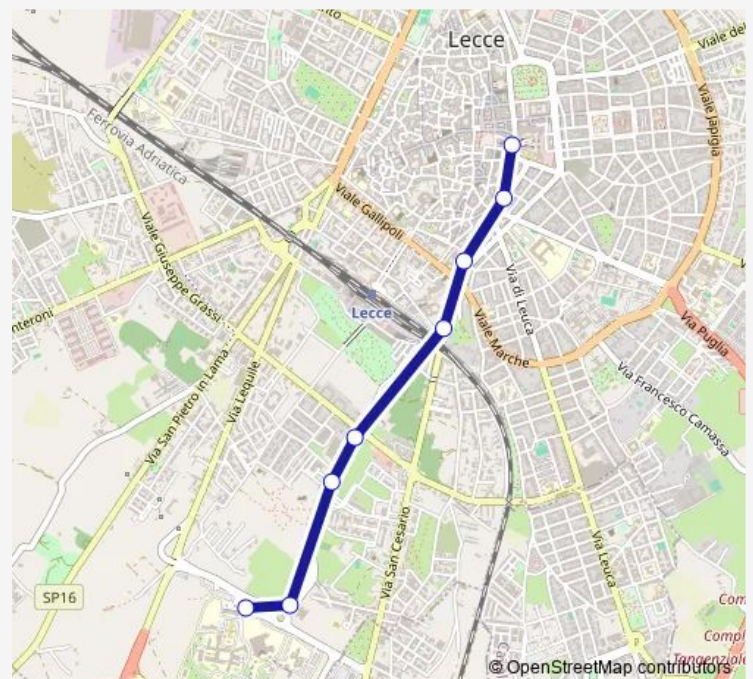

Bus R11 Castello > Ospedale

[Go to website](#)

Direction

Castello — Ospedale

8 stops

[Open route schedule](#)

Castello

Porta S.Biagio

Lo Re

Realino-Ussano

Rizzo-Grassi

Rizzo-Cudazzo

Rizzo-Muratore

Ospedale

Route schedule

Castello — Ospedale

Monday 07:08-20:30

Tuesday 07:08-20:30

Wednesday 07:08-20:30

Thursday 07:08-20:30

Friday 07:08-20:30

Saturday 07:08-20:30

Sunday 08:23-20:23

Route info

Direction: Castello

Stops: 8

Trip Duration: 0 hour 13 min

R11 — Castello > Ospedale

R11 Bus time schedules and route maps are available in an offline PDF at busmaps.com. Use the busmaps.com website to see live bus times, train schedule or subway schedule, and step-by-step directions for all public transit in Lecce