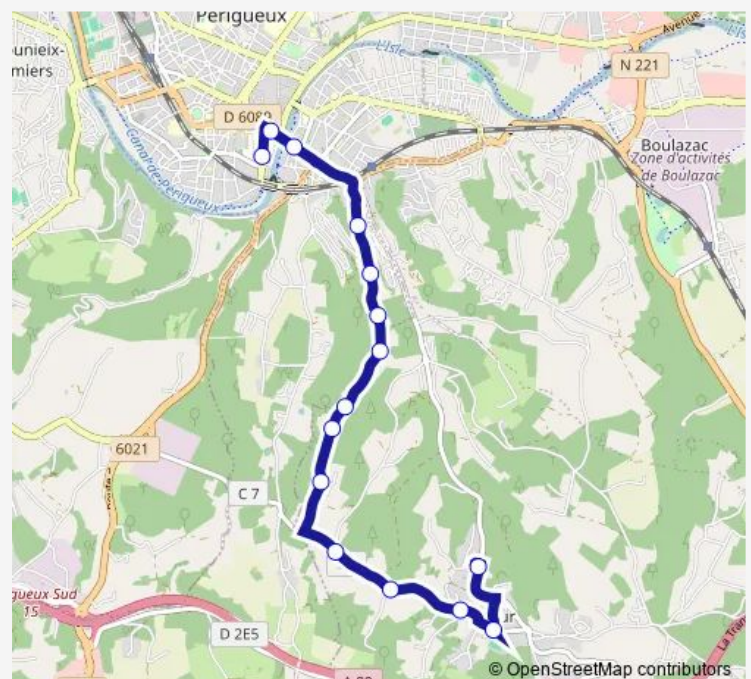

La Turcade

Les Pins

Centre de la Communication

Hoche

Pl. du 8 mai

Route schedule

Héliodore — Pl. du 8 mai

Monday 07:02-08:04

Tuesday 07:02-08:04

Wednesday 07:02-08:04

Thursday 07:02-08:04

Friday 07:02-08:04

Saturday —

Sunday —

Route info

Direction: Héliodore

Stops: 15

Trip Duration: 0 hour 24 min

R11 — Ligne R11

BusMaps

Direction

Pl. du 8 mai — Héliodore

15 stops

[Open route schedule](#)

Route info

Direction: Pl. du 8 mai

Stops: 15

Trip Duration: 0 hour 20 min

R11 Bus time schedules and route maps are available in an offline PDF at busmaps.com. Use the busmaps.com website to see live bus times, train schedule or subway schedule, and step-by-step directions for all public transit in Perigueux