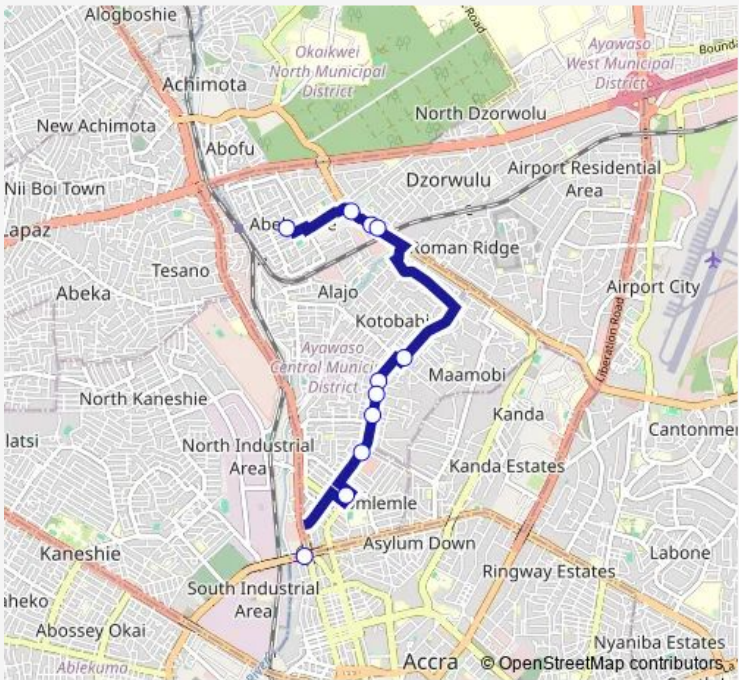

# Bus 186B Abelemkpe Station to Circle

[Go to website](#)

**Direction**  
Terminal Abelemkpe Station — Terminal Circle

11 stops

[Open route schedule](#)

- Terminal Abelemkpe Station
- Abelemkpe
- PBC Perez Junction
- Dzorwulu Junction
- Police Station 400
- Five Five
- Agbajina
- Total 186
- Mallam Atta
- Asantewa
- Terminal Circle

Route schedule  
Terminal Abelemkpe Station — Terminal Circle

Monday	10:55
Tuesday	10:55
Wednesday	10:55
Thursday	10:55
Friday	10:55
Saturday	10:55
Sunday	10:55

Route info

Direction: Terminal Abelemkpe Station

Stops: 11

Trip Duration: 0 hour 39 min

186B — Abelemkpe Station to Circle **BusMaps**

186B Bus time schedules and route maps are available in an offline PDF at [busmaps.com](https://busmaps.com). Use the [busmaps.com](https://busmaps.com) website to see live bus times, train schedule or subway schedule, and step-by-step directions for all public transit in Accra