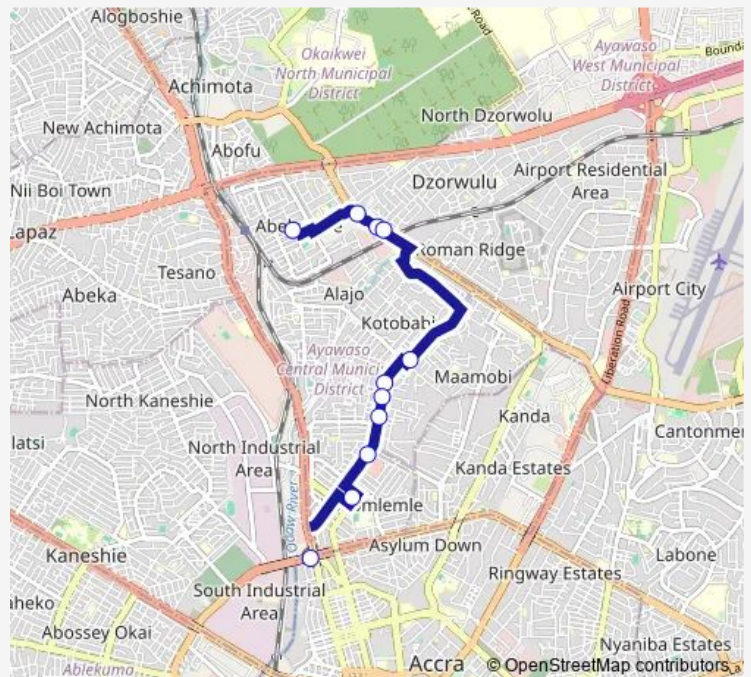

## Bus 186b Abelemkpe Station to Circle

[Go to website](#)

### Direction

Terminal Abelemkpe Station — Terminal Circle

11 stops

[Open route schedule](#)

Terminal Abelemkpe Station

Abelemkpe

PBC Perez Junction

Dzorwulu Junction

### Route schedule

Terminal Abelemkpe Station — Terminal Circle

Monday 10:55

Tuesday 10:55

Wednesday 10:55

Thursday 10:55

Friday 10:55

Saturday 10:55

### Route info

Direction: Terminal Abelemkpe Station

Stops: 11

Trip Duration: 0 hour 39 min

186b — Abelemkpe Station to Circle

186b Bus time schedules and route maps are available in an offline PDF at [busmaps.com](https://busmaps.com). Use the [busmaps.com](https://busmaps.com) website to see live bus times, train schedule or subway schedule, and step-by-step directions for all public transit in Accra