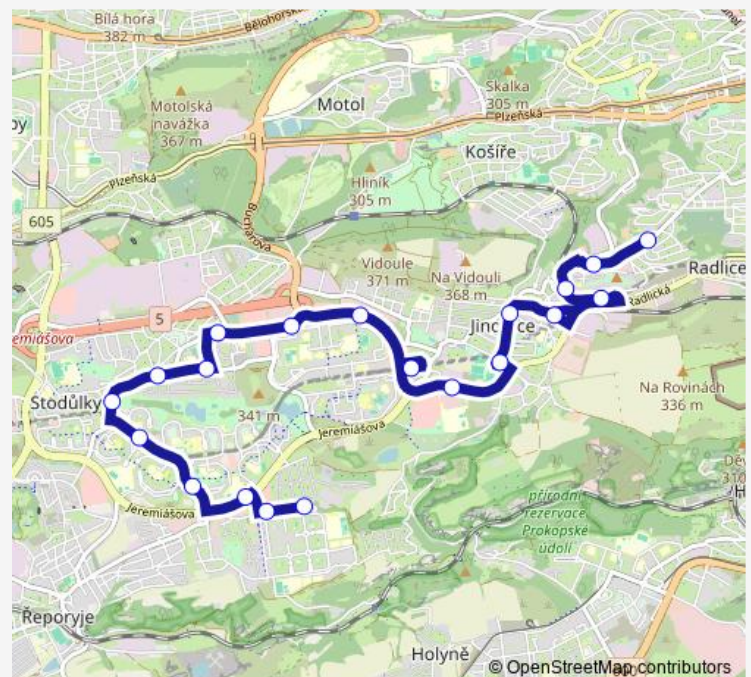

### Route schedule

Farkáň — Malá Ohrada

Monday	04:40-24:00
Tuesday	04:40-24:00
Wednesday	04:40-24:00
Thursday	04:40-24:00
Friday	04:40-24:00
Saturday	04:40-24:00
Sunday	04:40-24:00

### Route info

Direction: Farkáň

Stops: 22

Trip Duration: 0 hour 28 min

X137 — Jinonická / Klamovka - Malá Ohrada

## Route schedule

Malá Ohrada — Farkáň

Monday	05:00-00:20 <sup>+1</sup>
Tuesday	05:00-00:20 <sup>+1</sup>
Wednesday	05:00-00:20 <sup>+1</sup>
Thursday	05:00-00:20 <sup>+1</sup>
Friday	05:00-00:20 <sup>+1</sup>
Saturday	05:00-00:20 <sup>+1</sup>
Sunday	05:00-00:20 <sup>+1</sup>

## Route info

Direction: Malá Ohrada

Stops: 20

Trip Duration: 0 hour 28 min

X137 Bus time schedules and route maps are available in an offline PDF at [busmaps.com](https://busmaps.com). Use the [busmaps.com](https://busmaps.com) website to see live bus times, train schedule or subway schedule, and step-by-step directions for all public transit in Prague