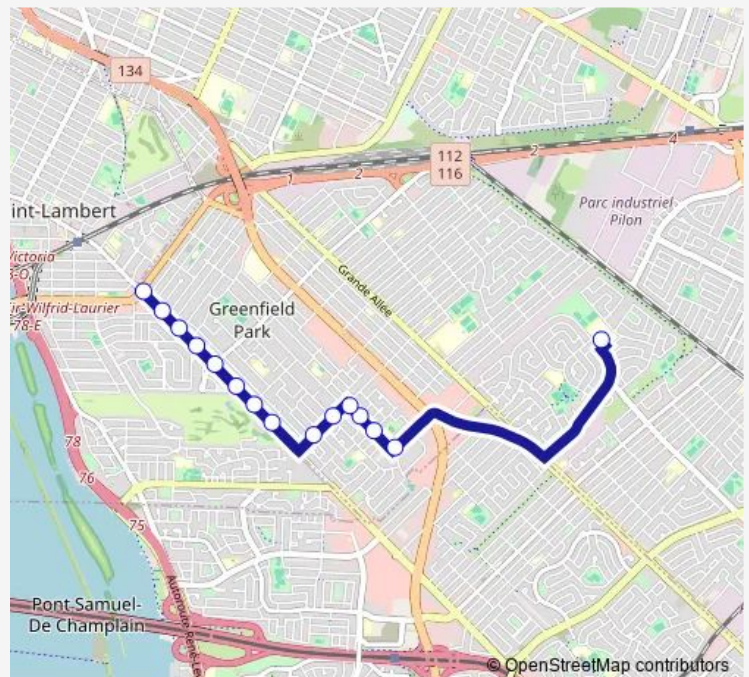

Bus 530 École Centennial Regional High School

[Go to website](#)

Direction

École Centennial High School — Victoria / St-Louis

15 stops

[Open route schedule](#)

École Centennial High School

Lawrence / Board

Tuesday 16:15

Wednesday 16:15

Thursday 16:15

Friday 16:15

Saturday —

Sunday —

Route info

Direction: École Centennial High School

Stops: 15

Trip Duration: 0 hour 19 min

530 — École Centennial Regional High School

Direction

Victoria / Sir-Wilfrid-Laurier — École Centennial High School

17 stops

[Open route schedule](#)

Victoria / Sir-Wilfrid-Laurier

Sunday —

Route info

Direction: Victoria / Sir-Wilfrid-Laurier

Stops: 17

Trip Duration: 0 hour 17 min

530 Bus time schedules and route maps are available in an offline PDF at busmaps.com. Use the busmaps.com website to see live bus times, train schedule or subway schedule, and step-by-step directions for all public transit in Longueuil