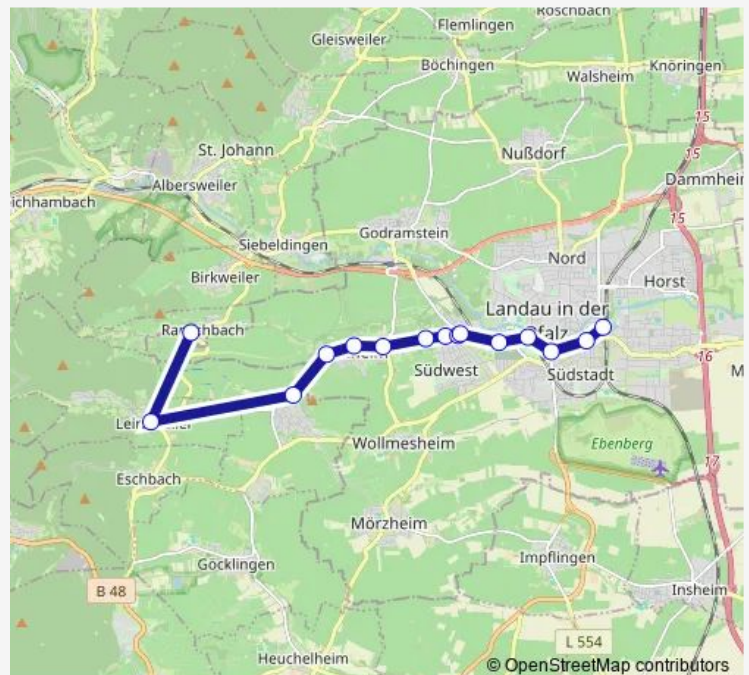

### Direction

Ranschbach, Ortsmitte — Landau, Hauptbahnhof

15 stops

[Open route schedule](#)

Ranschbach, Ortsmitte

Leinsweiler, Ort

Ilbesheim/Ld, Schule

Arzheim, Kleine Kalmit

### Route schedule

Ranschbach, Ortsmitte — Landau, Hauptbahnhof

Monday 06:16-20:30

Tuesday 06:16-20:30

Wednesday 06:16-20:30

Thursday 06:16-20:30

Friday 06:16-20:30

Saturday 07:30-19:30

### Route info

Direction: Ranschbach, Ortsmitte

Stops: 15

Trip Duration: 0 hour 28 min

■ 530

## Route info

Direction: Waldrohrbach, Ort

Stops: 19

Trip Duration: 0 hour 45 min