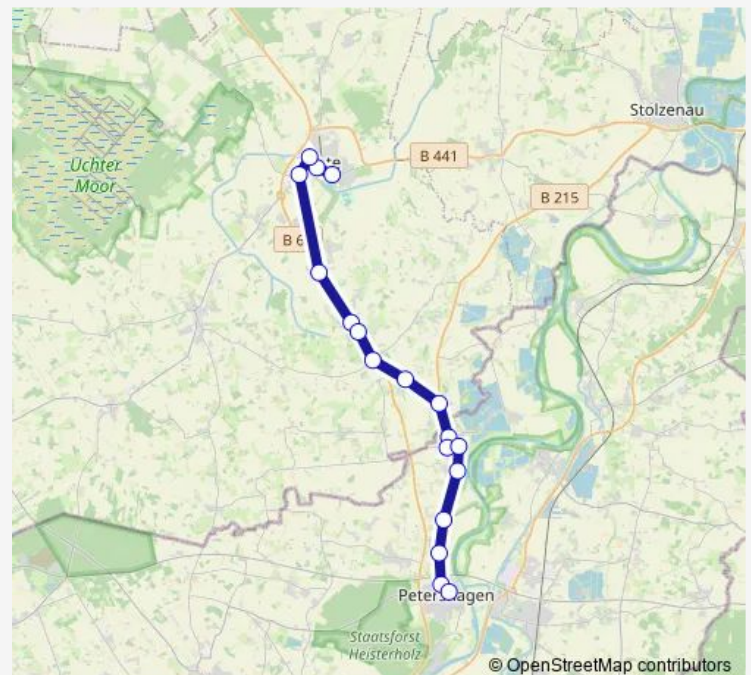

### Route schedule

Petershagen, Marktplatz — Uchte, Zob

Monday 05:46

Tuesday 05:46

Wednesday —

Thursday —

Friday 05:46

Saturday —

### Route info

Direction: Petershagen, Marktplatz

Stops: 17

Trip Duration: 0 hour 27 min