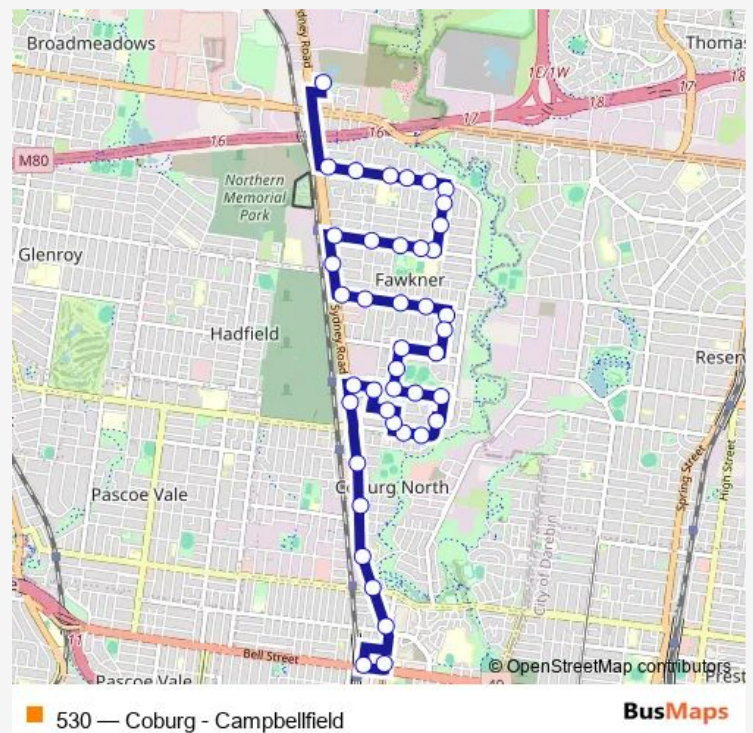

Sandra Ave/Anderson Rd (Fawkner)

Leighton Cres/Anderson Rd (Fawkner)

Selola Ct/Anderson Rd (Fawkner)

Hogan St/Anderson Rd (Fawkner)

Hugo Ct/Anderson Rd (Fawkner)

Anderson Rd/Beccles St (Fawkner)

Oulton Street Park/Beccles St (Fawkner)

Monday	05:48-21:13
Tuesday	05:48-21:13
Wednesday	05:48-21:13
Thursday	05:48-21:13
Friday	05:48-21:13
Saturday	06:44-20:50
Sunday	06:44-20:50

Route info

Direction: Campbellfield Plaza/Sydney Rd (Campbellfield)

Stops: 42

Trip Duration: 0 hour 38 min

James St/Lynch Rd (Fawkner)

Mutton Rd/Lynch Rd (Fawkner)

Yuroke St/Mutton Rd (Fawkner)

Lorne St/Mutton Rd (Fawkner)

Kiddle St/Lorne St (Fawkner)

Lesleigh St/Lorne St (Fawkner)

Route info

Direction: Urquhart St/Sydney Rd (Coburg)

Stops: 41

Trip Duration: 0 hour 43 min

Edward St/Major Rd (Fawkner)

Greek Orthodox Church/Major Rd (Fawkner)

Gowrie Station/Jukes Rd (Fawkner)

Glynda St/Jukes Rd (Fawkner)