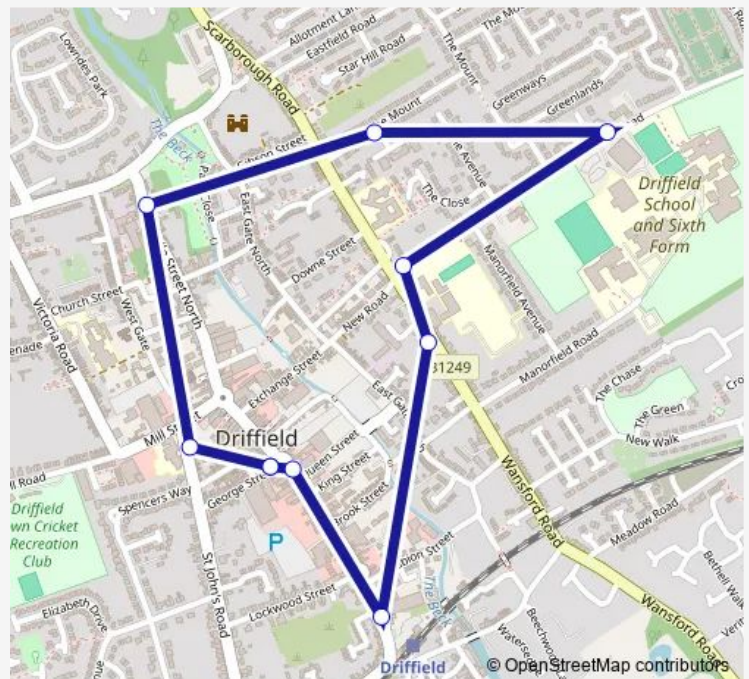

Bus 530 Driffield Town (Circular)

[Go to website](#)

Direction

Driffield George Street — Driffield George Street

10 stops

[Open route schedule](#)

Driffield George Street

Driffield Middle St South

Route schedule

Driffield George Street — Driffield George Street

Monday 08:59-14:18

Tuesday 08:59-14:18

Wednesday —

Thursday 08:59-14:18

Friday 08:59-14:18

Saturday —

Sunday —

Route info

Direction: Driffield George Street

Stops: 10

Trip Duration: 0 hour 22 min

530 — Driffield Town (Circular)

Direction

Driffield George Street — Driffield George Street

Driffield Beverley Road

Driffield Bracken Road

Driffield Mill Falls

Little Driffield York Road

Driffield York Road

Driffield Middle Street North

Driffield St John's Road

Driffield George Street