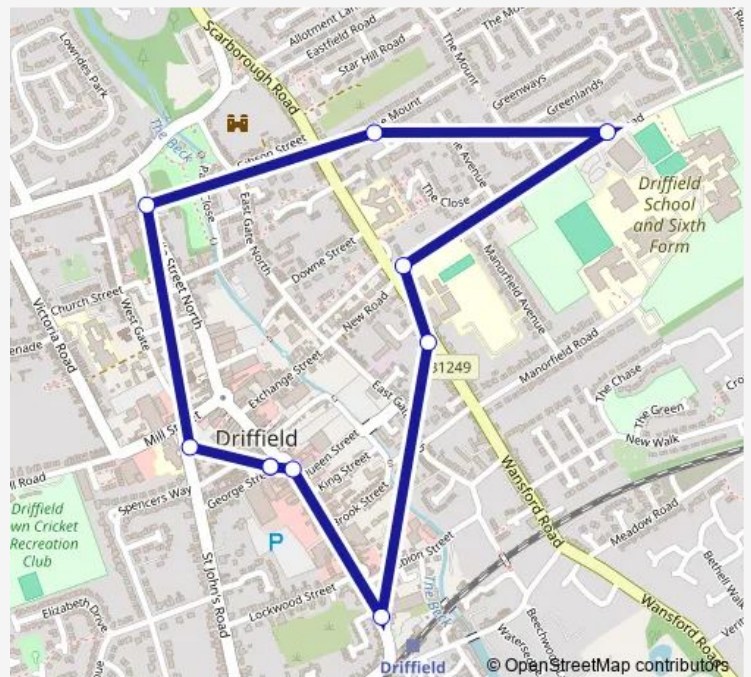

Bus 530 Driffield Town (Circular)

[Go to website](#)

Direction

Driffield George Street — Driffield George Street

10 stops

[Open route schedule](#)

Driffield George Street

Driffield Middle St South

Driffield Middle Street South

Driffield Wansford Road

Driffield Bridlington Road

Driffield Bridlington Road

Driffield The Mount

Driffield Middle Street North

Driffield St John's Road

Driffield George Street

Route schedule

Driffield George Street — Driffield George Street

Monday 08:59-14:18

Tuesday 08:59-14:18

Wednesday —

Thursday 08:59-14:18

Friday 08:59-14:18

Saturday —

Sunday —

Route info

Direction: Driffield George Street

Stops: 10

Trip Duration: 0 hour 22 min

■ 530 — Driffield Town (Circular)

Direction

Driffield George Street — Driffield George Street