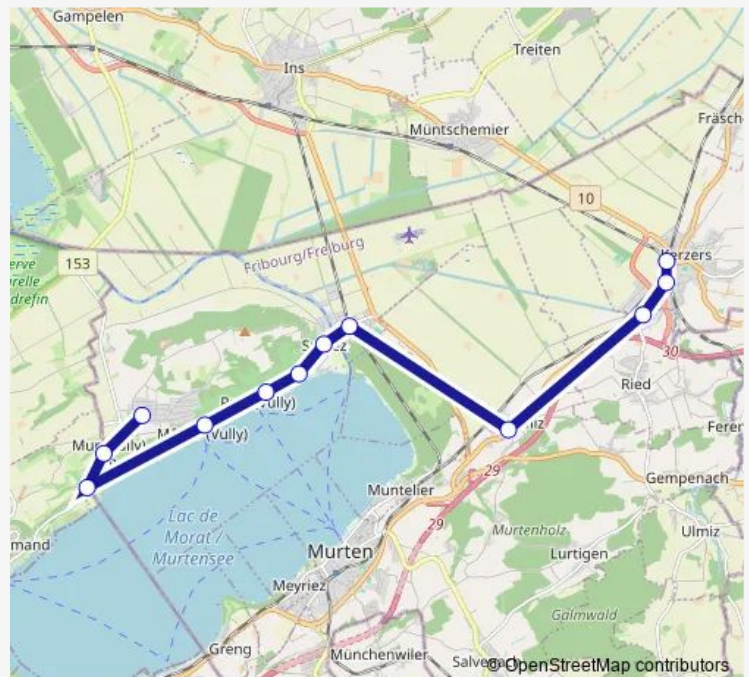

Lugnorre, place du Pommeré

Route schedule

Kerzers, Bahnhof — Lugnorre, place du Pommeré

Monday 06:15-19:04

Tuesday 06:15-19:04

Wednesday 06:15-19:04

Thursday 06:15-19:04

Friday 06:15-19:04

Saturday 07:15-17:15

Sunday 10:15-17:15

Route info

Direction: Kerzers, Bahnhof

Stops: 11

Trip Duration: 0 hour 21 min

■ 530

BusMaps

Direction

Lugnorre, place du Pommeré — Kerzers, Bahnhof

12 stops

[Open route schedule](#)

Lugnorre, place du Pommeré

Mur, village

Guévaux, croisée

Môtier (Vully), village

Sunday 10:26-17:26

Route info

Direction: Lugnorre, place du Pommeré

Stops: 12

Trip Duration: 0 hour 29 min

530 Bus time schedules and route maps are available in an offline PDF at busmaps.com. Use the busmaps.com website to see live bus times, train schedule or subway schedule, and step-by-step directions for all public transit in Neuchatel