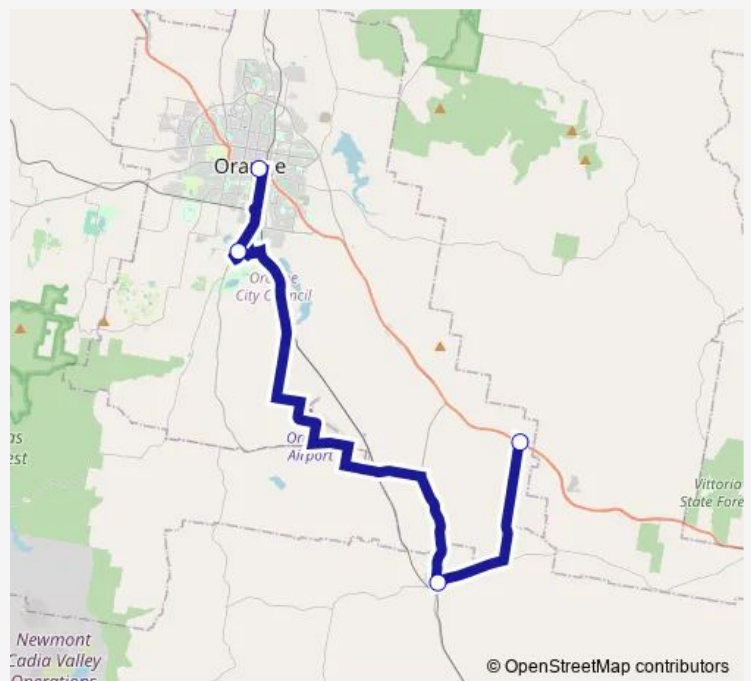

Orange Hospital

Summer St Opp Robertson Park

Route schedule

Mitchell Hwy At Pretty Plains Rd — Summer St Opp Robertson Park

Monday	07:52
Tuesday	07:52
Wednesday	07:52
Thursday	07:52
Friday	07:52
Saturday	—
Sunday	—

Route info

Direction: Mitchell Hwy At Pretty Plains Rd

Stops: 4

Trip Duration: 0 hour 53 min

Direction

Howick St At William St — Summer St Opp Robertson Park

9 stops

[Open route schedule](#)

Monday	11:30
Tuesday	11:30
Wednesday	11:30
Thursday	11:30
Friday	11:30
Saturday	—
Sunday	—

Route info

Direction: Orange Hospital

Stops: 12

Trip Duration: 1 hour 10 min

Direction

Howick St At William St — Orange Hospital

Tuesday 12:45

Wednesday 12:45

Thursday 12:45

Friday 12:45

Saturday —

Sunday —

Route info

Direction: Howick St At William St