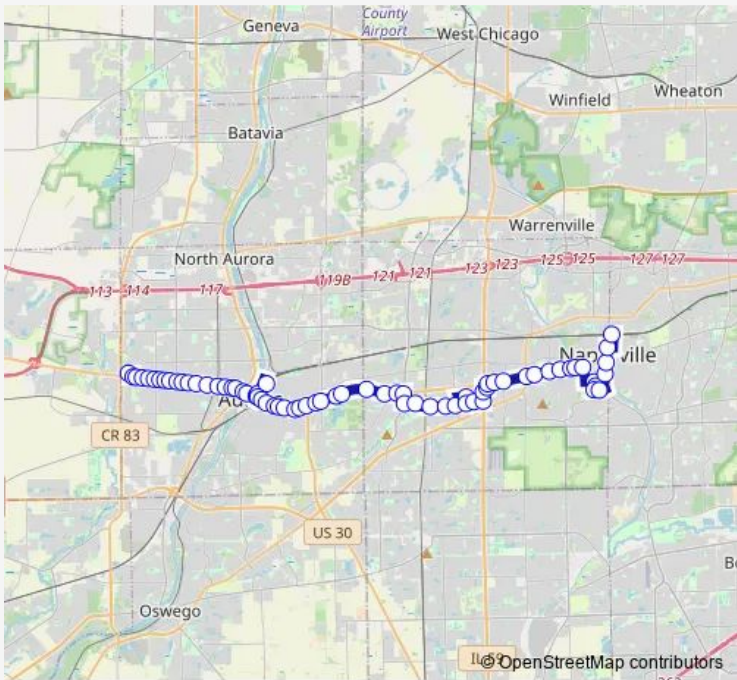

Bus 530 West Galena - Naperville

[Go to website](#)

Direction
 Naperville Metra (4th Ave & Center St) — Galena Blvd & Constitution Dr (Nelson St)
 76 stops
[Open route schedule](#)

- Naperville Metra (4th Ave & Center St)
- Washington St & Benton Ave
- Washington St & Aurora Ave
- Washington St & Hillside Rd
- Osler Dr & Edward Hospital
- Osler Dr & Brom Dr
- Brom Dr & Spalding Dr
- Martin Ave & Brom Dr
- Aurora Ave & West St
- Aurora Ave & River Bend Rd
- Aurora Ave & Devonshire Ave
- Aurora Ave & Thornapple Dr
- Aurora Ave & River Rd
- Aurora Ave & Whispering Hills Dr
- Aurora Ave & Ogden Ave
- Aurora Ave & Fort Hill Dr
- 2639 Aurora Ave
- Naper West Plaza #1 (514 S IL-59)
- Naper West Plaza #2 (586 S IL-59)
- Illinois Route 59 & La Fox Ave
- Mccoy Dr & Illinois Route 59

Route schedule
 Naperville Metra (4th Ave & Center St) — Galena Blvd & Constitution Dr (Nelson St)

Monday	08:07-09:06
Tuesday	08:07-09:06
Wednesday	08:07-09:06
Thursday	08:07-09:06
Friday	08:07-09:06
Saturday	08:07-09:07
Sunday	—

Route info
 Direction: Naperville Metra (4th Ave & Center St)
 Stops: 76
 Trip Duration: 1 hour 22 min

Fox Valley Center Dr & Entrance Rd #2

Fox Valley Mall

4333 Fox Valley Center Dr

Fox Valley Center Dr & Entrance Rd #2