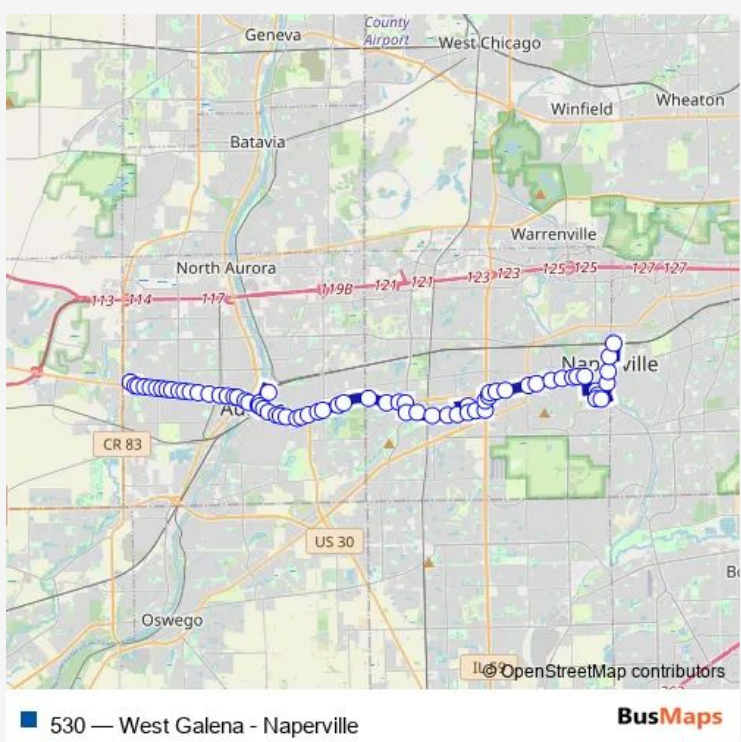

**Bus 530 West Galena - Naperville**

[Go to website](#)

**Direction**  
 Naperville Metra (4th Ave & Center St) — Galena Blvd & Constitution Dr (Nelson St)  
 76 stops  
[Open route schedule](#)

- Naperville Metra (4th Ave & Center St)
- Washington St & Benton Ave
- Washington St & Aurora Ave
- Washington St & Hillside Rd
- Osler Dr & Edward Hospital
- Osler Dr & Brom Dr
- Brom Dr & Spalding Dr
- Martin Ave & Brom Dr
- Aurora Ave & West St
- Aurora Ave & River Bend Rd
- Aurora Ave & Devonshire Ave
- Aurora Ave & Thornapple Dr
- Aurora Ave & River Rd
- Aurora Ave & Whispering Hills Dr
- Aurora Ave & Ogden Ave
- Aurora Ave & Fort Hill Dr
- 2639 Aurora Ave
- Naper West Plaza #1 (514 S IL-59)
- Naper West Plaza #2 (586 S IL-59)
- Illinois Route 59 & La Fox Ave
- McCoy Dr & Illinois Route 59

**Route schedule**  
 Naperville Metra (4th Ave & Center St) — Galena Blvd & Constitution Dr (Nelson St)

Monday	08:07-09:06
Tuesday	08:07-09:06
Wednesday	08:07-09:06
Thursday	08:07-09:06
Friday	08:07-09:06
Saturday	08:07-09:07
Sunday	—

**Route info**  
 Direction: Naperville Metra (4th Ave & Center St)  
 Stops: 76  
 Trip Duration: 1 hour 19 min

Fox Valley Center Dr & Entrance Rd #2

Fox Valley Mall

4333 Fox Valley Center Dr

Fox Valley Center Dr & Entrance Rd #2