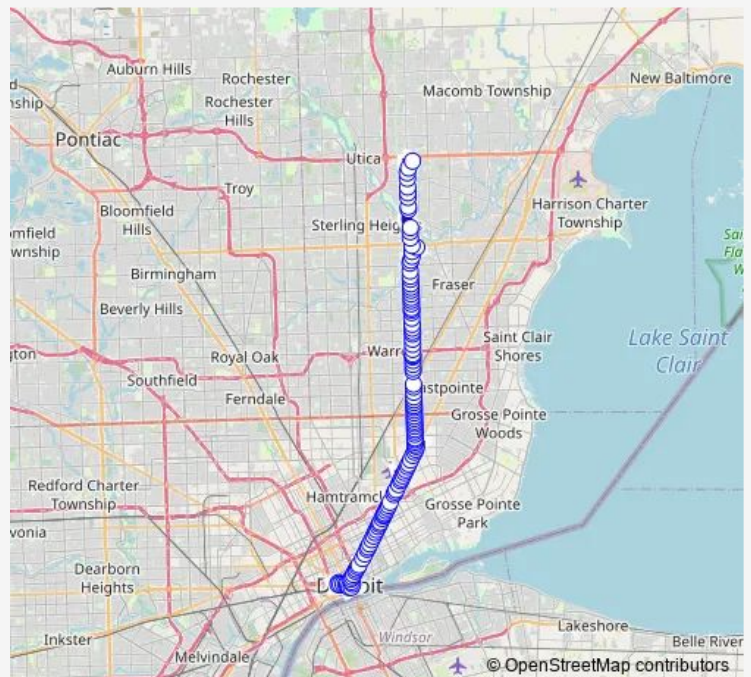

Bus 530 Schoenherr

[Go to website](#)

Direction
 South Cove + Schoenherr Ns — Bagley + Third
 120 stops
[Open route schedule](#)

- South Cove + Schoenherr Ns
- Schoenherr + X From Krogers
- Schoenherr + Canal
- Schoenherr + 19 Mile Rd
- Schoenherr + Mair
- Schoenherr + Melanie Ns
- Schoenherr + Melanie
- Schoenherr + Woodland Ct
- Schoenherr + Glenrio
- Schoenherr + Clinton River
- Schoenherr + Utica Rd
- Schoenherr + Plumbrook
- Schoenherr + Metro Pkwy
- Schoenherr + Metro Parkway
- Schoenherr + Brunswick
- Bethesda Park AND Ride
- Schoenherr + Canterbury
- Schoenherr + Carlisle
- Schoenherr + Bathgate
- Schoenherr + 15 Mile
- Schoenherr + Moravian

Route schedule

South Cove + Schoenherr Ns — Bagley + Third

Monday	05:45-07:20
Tuesday	05:45-07:20
Wednesday	05:45-07:20
Thursday	05:45-07:20
Friday	05:45-07:20
Saturday	—
Sunday	—

Route info

Direction: South Cove + Schoenherr Ns
 Stops: 120
 Trip Duration: 1 hour 2 min