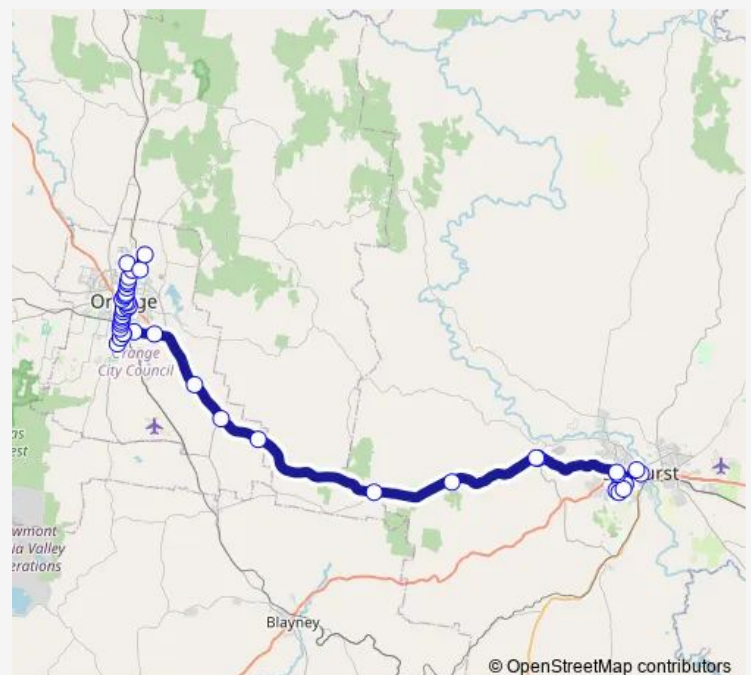

Bathurst Information Bay, Vittoria St

Browning St Opp Bathurst Correctional Centre

Research Station Dr After Browning St

Research Station Dr At Wiradjuri Rd

Clinical Simulation Centre, Ordnance Rd

Route schedule

Charles Sturt University, Warradagang Dr — Bathurst City, Howick St, Stand A

Monday —

Tuesday —

Wednesday —

Thursday —

Friday —

Saturday 08:00

Sunday —

Route info

Direction: Charles Sturt University, Warradagang Dr

Stops: 25

Trip Duration: 1 hour 30 min

530 — Orange to Bathurst

Village Dr Opp Wahluu Pl

Mitchell Dr Before Panorama Av

Keppel St Before Havannah St

Bathurst City, Howick St, Stand A

Direction

Bathurst City, Howick St, Stand A — Charles Sturt University, Warradagang Dr

34 stops

[Open route schedule](#)

Bathurst City, Howick St, Stand A

Bathurst Rsl, Rankin St