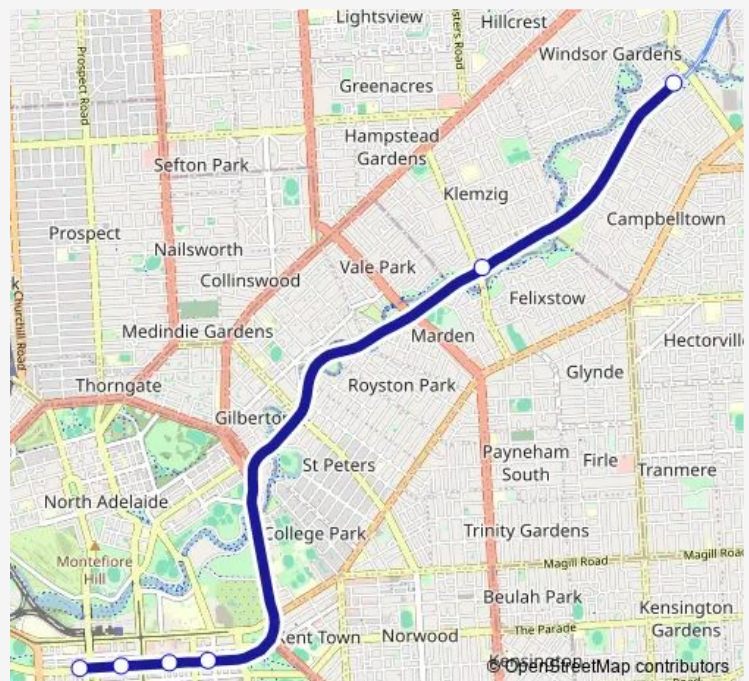

Bus 530 Firle to City

[Go to website](#)

Direction

Stop C1 Currie St - North side — Zone E Paradise Interchange - North West side

6 stops

[Open route schedule](#)

Stop C1 Currie St - North side

Stop D4 Currie St - North side

Stop G2 Grenfell St - North side

Stop H2 Grenfell St - North side

Zone B Klemzig Interchange - West side

Zone E Paradise Interchange - North West side

Route schedule

Stop C1 Currie St - North side — Zone E Paradise Interchange - North West side

Monday	16:22-17:50
Tuesday	16:22-17:50
Wednesday	16:22-17:50
Thursday	16:22-17:50
Friday	16:22-17:50
Saturday	—
Sunday	—

Route info

Direction: Stop C1 Currie St - North side

Stops: 6

Trip Duration: 0 hour 19 min

Saturday —

Sunday —

Route info

Direction: Stop 21 Moules Rd - North side

Stops: 26

Trip Duration: 0 hour 40 min

Stop U1 Grenfell St - South side

Stop W1 Currie St - South side