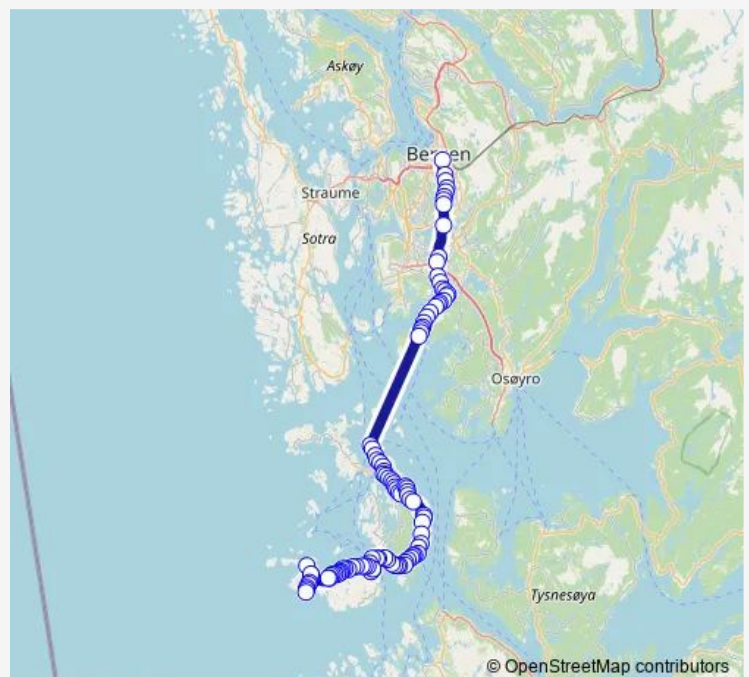

Rabbalio

Rabben skule

Veivåg

Route schedule

Våge snuplass — Hufthamar kai

Monday	06:05-20:10
Tuesday	06:05-20:10
Wednesday	06:05-20:10
Thursday	06:05-20:10
Friday	06:05-20:10
Saturday	—
Sunday	—

Route info

Direction: Våge snuplass

Stops: 76

Trip Duration: 1 hour 4 min

Kobbaneset

Kalvaneset

Fagerbakkevåg

Fagerbakke

Drivenes sør

Bekkjarvik torg

Selbjørn skule

Bekkjarvik torg

Liabratet

Drivenes

Selbjørn bru

Solesvik sør

Solesvik

Austevoll Auto