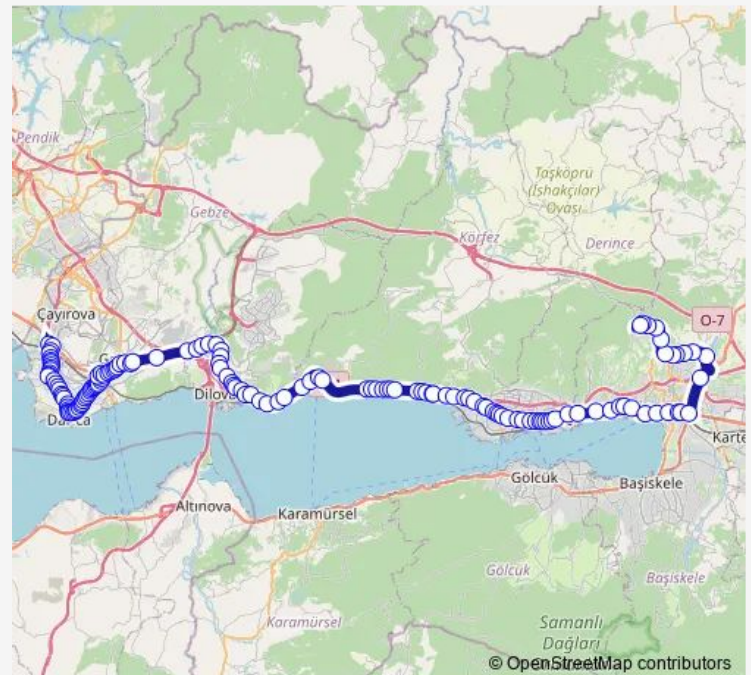

Friday 08:15-17:20

Saturday 08:15-17:20

Sunday 08:15-17:20

Route info

Direction: Umuttepe Peronlar

Stops: 140

Trip Duration: 2 hour 0 min

■ 530 — Darica-Gebze-İzmit-Umuttepe