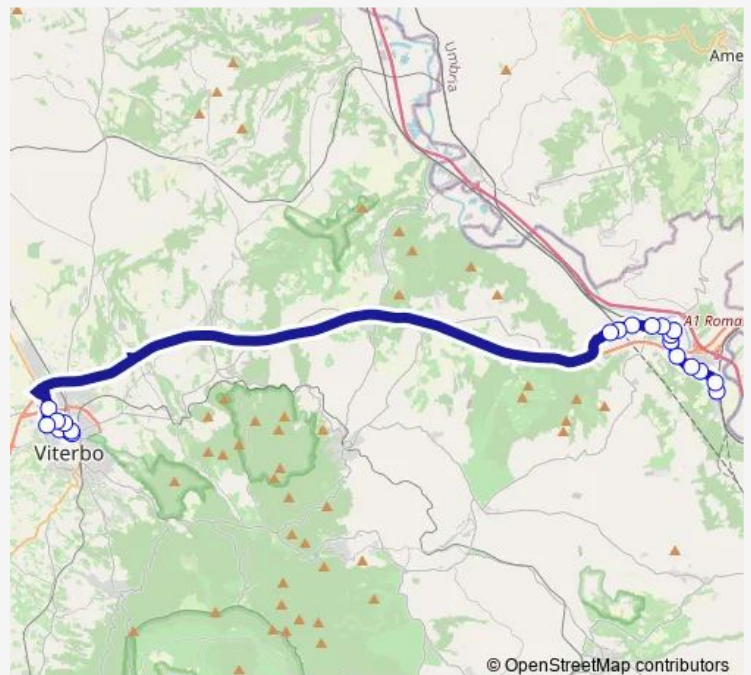

Monday 09:50-19:30

Tuesday 09:50-19:30

Wednesday 09:50-19:30

Thursday 09:50-19:30

Friday 09:50-19:30

Saturday —

Sunday —

Route info

Direction: Orte | Stazione FS # f1703

Stops: 20

Trip Duration: 0 hour 50 min

Orte Scalo - Viterbo # Vt801a

Bus time schedules and route maps are available in an offline PDF at busmaps.com. Use the busmaps.com website to see live bus times, train schedule or subway schedule, and step-by-step directions for all public transit in Orte