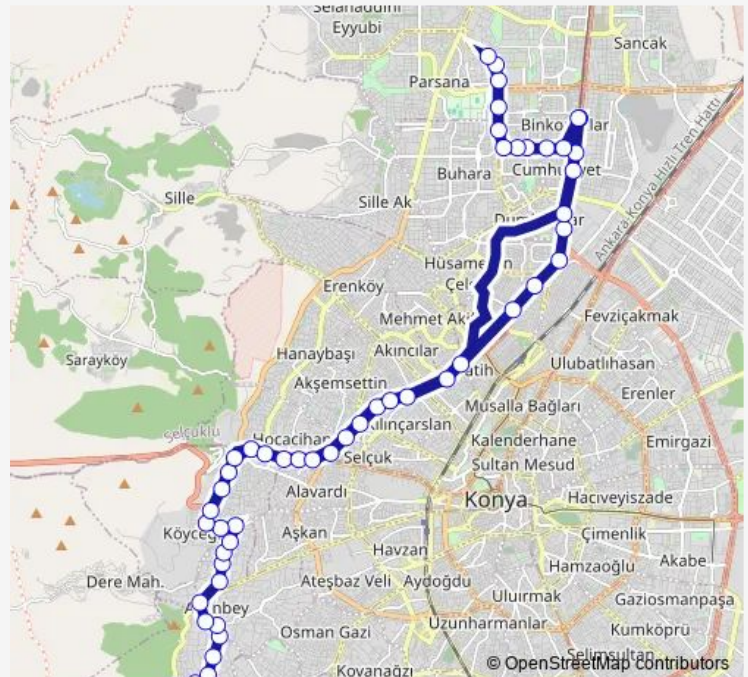

Bus 97-B Dere TIP Sanayi - TIP Çevre Yolu Yazir

[Go to website](#)

Direction

Meram SON Durak — Türk Telekom Lisesi

53 stops

[Open route schedule](#)

Meram SON Durak

Uhut

Kirbağlar

Kuyulu

Çakilirmak

Yorganci Cami

Kazanbendi

Yorganci

Dibekbaşı

Çinaralti

Kasim Halife

Yalçintepe

Gümüşhane

Yaka Cami

Serami

Saraybağlar

Gökçeyer

Çiğli

Aritma Tesisleri

Eski Meram Tip

Defterci

Route schedule

Meram SON Durak — Türk Telekom Lisesi

Monday 06:30-17:20

Tuesday 06:30-17:20

Wednesday 06:30-17:20

Thursday 06:30-17:20

Friday 06:30-17:20

Saturday 06:30-17:20

Sunday —

Route info

Direction: Meram SON Durak

Stops: 53

Trip Duration: 0 hour 55 min

97-B — Dere TIP Sanayi - TIP Çevre Yolu Yazir

BusMaps