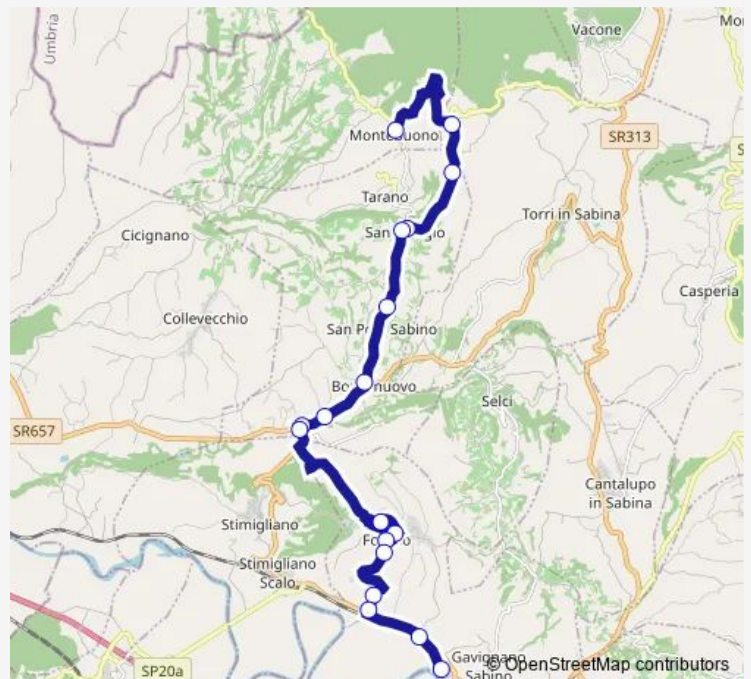

Tarano | Via Torri Via Sabina # f2402

Tarano | Via Sabina Via Torri # f2465

Forano | Via Circonvallazione # f2409

Forano | Piazza Vittorio Emanuele # f2424

Forano | Piazza Vittorio Emanuele # f2412

Forano | Via Roma Via Goito # f2413

Forano | Via Roma Via Santa Lucia # f2414

Forano | Via Roma Via Sabina # f2415

Forano | Via Sabina (Colleguardia) # f2430

Forano | Gavignano FS # f10419

**Route schedule**

Montebuono | Via Roma # f2329 — Forano | Gavignano FS # f10419

Monday 15:15-18:15

Tuesday 15:15-18:15

Wednesday 15:15-18:15

Thursday 15:15-18:15

Friday 15:15-18:15

Saturday 15:15-18:15

Sunday —

**Route info**

Direction: Montebuono | Via Roma # f2329

Stops: 18

Trip Duration: 0 hour 31 min

Montebuono - Gavignano Sabino # Pm475a

Bus time schedules and route maps are available in an offline PDF at [busmaps.com](https://busmaps.com). Use the [busmaps.com](https://busmaps.com) website to see live bus times, train schedule or subway schedule, and step-by-step directions for all public transit in Forano