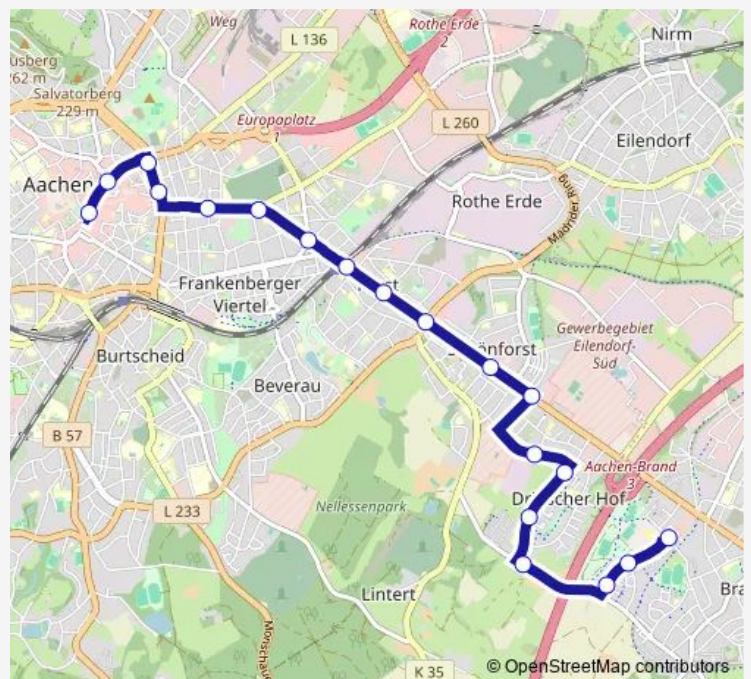

### Direction

undefined — undefined

0 stops

[Open route schedule](#)

### Route schedule

undefined — undefined

Monday

—

Tuesday

—

Wednesday

07:12

### Route info

Direction:

Stops: 0

Trip Duration: — min

■ 5V — zusätzliche Einsatzwagen an Schultagen

5V Local Bus Service time schedules and route maps are available in an offline PDF at [busmaps.com](https://busmaps.com). Use the [busmaps.com](https://busmaps.com) website to see live bus times, train schedule or subway schedule, and step-by-step directions for all public transit in Aachen