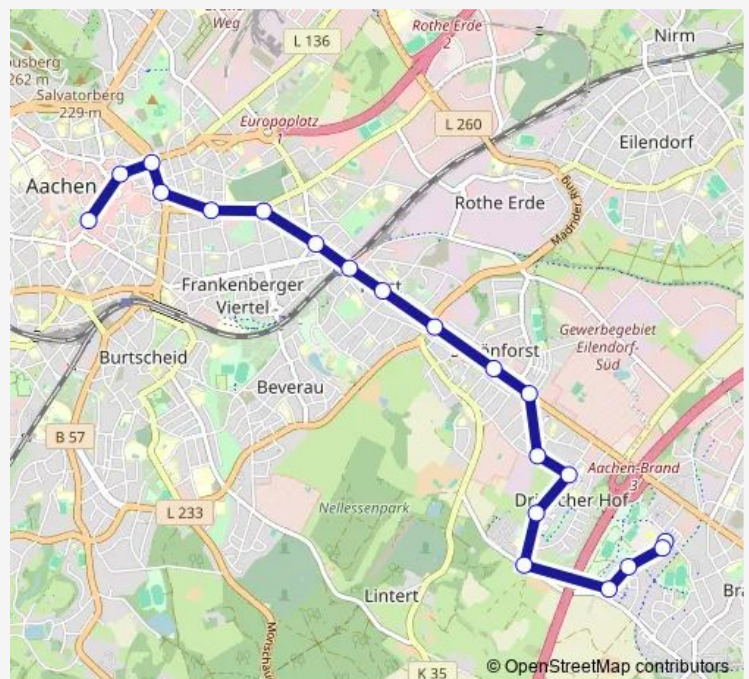

School and Public Service Bus 5v zusätzliche Einsatzwagen an Schultagen an Schultagen

[Go to website](#)

Direction

Aachen, Brand Schulzentrum — Aachen, Elisenbrunnen

20 stops

[Open route schedule](#)

- Aachen, Brand Schulzentrum
- Aachen, Brand Schulzentrum
- Aachen, Brand Schagenstraße
- Aachen, Brander Feld
- Aachen, Gut Grauenhof
- Aachen, Glatzer Straße
- Aachen, Danziger Straße
- Aachen, Sittarder Straße
- Aachen, Trierer Platz
- Aachen, Schönforst
- Aachen, Adenauerallee
- Aachen, Zeppelinstraße
- Aachen, Bahnhof Rothe Erde (Bus)
- Aachen, Elsassstraße
- Aachen, Josefskirche (Justizzentrum)
- Aachen, Scheibenstraße
- Aachen, Kaiserplatz
- Aachen, Hansemannplatz
- Aachen, Bushof
- Aachen, Elisenbrunnen

Route schedule

Aachen, Brand Schulzentrum — Aachen, Elisenbrunnen

Monday	07:12
Tuesday	07:12
Wednesday	07:12
Thursday	07:12
Friday	07:12
Saturday	—
Sunday	—

Route info

Direction: Aachen, Brand Schulzentrum

Stops: 20

Trip Duration: 0 hour 31 min

■ 5v — zusätzliche Einsatzwagen an Schultagen

5v School and Public Service Bus time schedules and route maps are available in an offline PDF at busmaps.com. Use the busmaps.com website to see live bus times, train schedule or subway schedule, and step-by-step directions for all public transit in Aachen