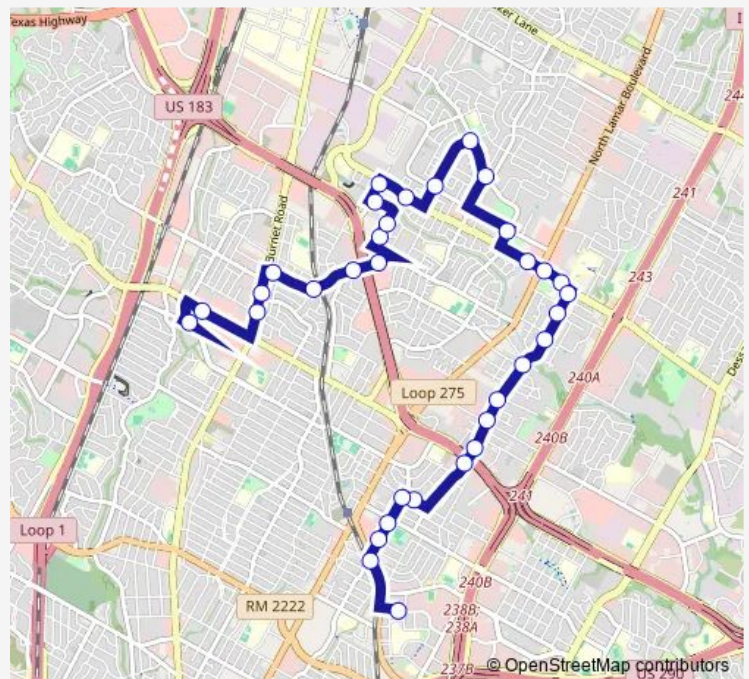

Thursday 05:25-22:55

Friday 05:25-22:55

Saturday 06:45-22:45

Sunday 06:45-21:45

Route info

Direction: 105 Highland Mall/Jonathan

Stops: 34

Trip Duration: 0 hour 38 min

324 — 324-Georgian/Ohlen

9120 Northgate/Rundberg

1729 Colony Creek/Northgate

9030 Galewood/Colony Creek

8910 Galewood/Payton Gin

1624 Ohlen/Payton Gin

Ohlen/Research

1820 Ohlen/Renton

34 stops

[Open route schedule](#)

2751 Foster/Rockwood

2711 Anderson/Northcross

8003 Burnet/Ashdale

Burnet/Teakwood

2301 Ohlen/Bowling Green

1821 Ohlen/Renton

Thursday 05:00-22:00

Friday 05:00-22:00

Saturday 06:00-22:00

Sunday 06:00-21:00

Route info

Direction: 2751 Foster/Rockwood

Stops: 34

Trip Duration: 0 hour 41 min