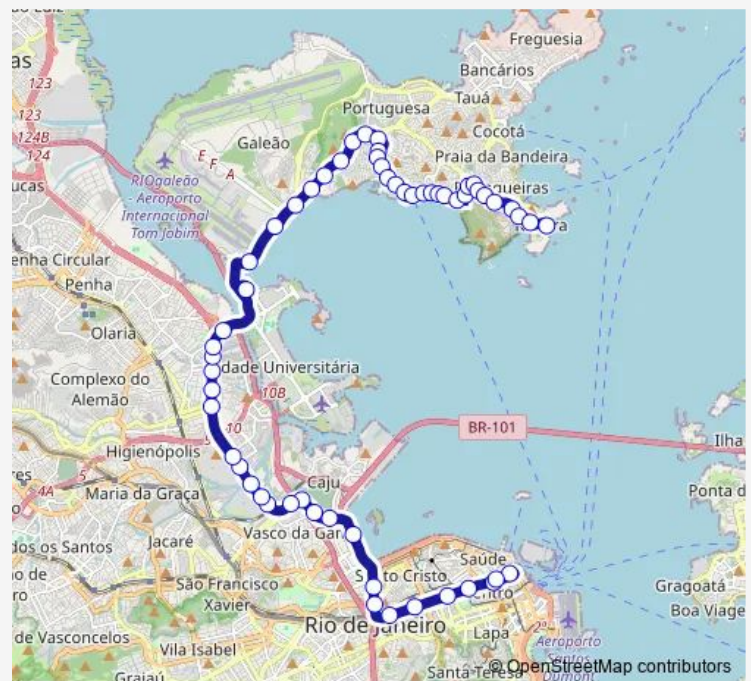

Babaçu

Francisco Alves

Praça Jerusalém

Praça do Grego

Route schedule

Terminal da Ribeira : Plataforma B — Ponto Final: Candelária : Linhas 324 e 329

Monday	00:00
Tuesday	00:00
Wednesday	00:00
Thursday	00:00
Friday	00:00
Saturday	00:00
Sunday	00:00

Route info

Direction: Terminal da Ribeira : Plataforma B

Stops: 60

Trip Duration: 0 hour 58 min

324 — Ribeira - Candelária

Monsenhor Magaldi

Ituá

Praça Iate Clube