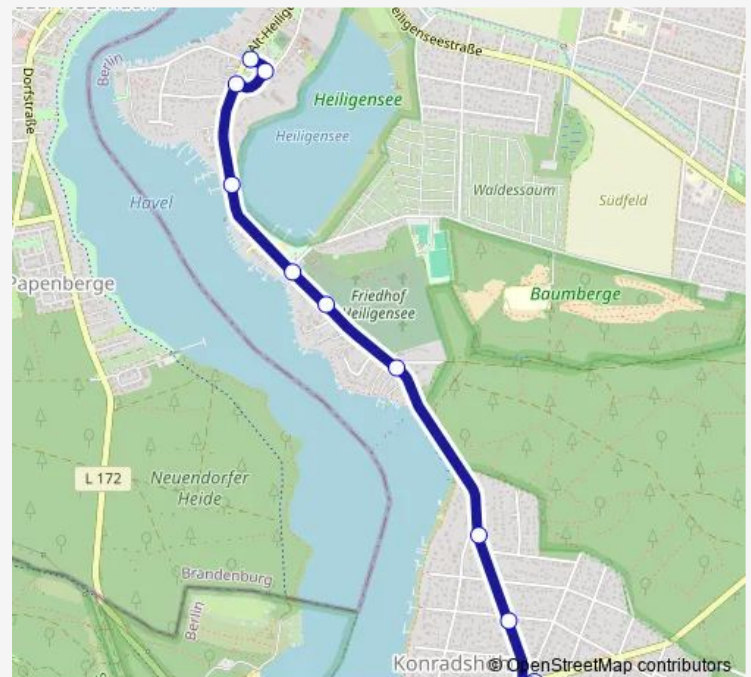

Direction

Berlin, Alt-Heiligensee — Scharfenberg (Berlin)

12 stops

[Open route schedule](#)

Berlin, Alt-Heiligensee

Dorfaue Heiligensee (Berlin)

Sandhauser Brücke (Berlin)

Strandbad Heiligensee (Berlin)

Route schedule

Berlin, Alt-Heiligensee — Scharfenberg (Berlin)

Monday 07:26-15:56

Tuesday 07:26-15:56

Wednesday 07:26-15:56

Thursday 07:26-15:56

Friday 07:26-13:56

Saturday —

Sunday —

Route info

Direction: Berlin, Alt-Heiligensee

Stops: 12

Trip Duration: 0 hour 13 min

Direction

Scharfenberg (Berlin) — Berlin, Alt-Heiligensee

13 stops

Route info

Direction: Berlin, Alt-Heiligensee

Stops: 10

Trip Duration: 0 hour 9 min

324 Bus time schedules and route maps are available in an offline PDF at busmaps.com. Use the busmaps.com website to see live bus times, train schedule or subway schedule, and step-by-step directions for all public transit in Berlin