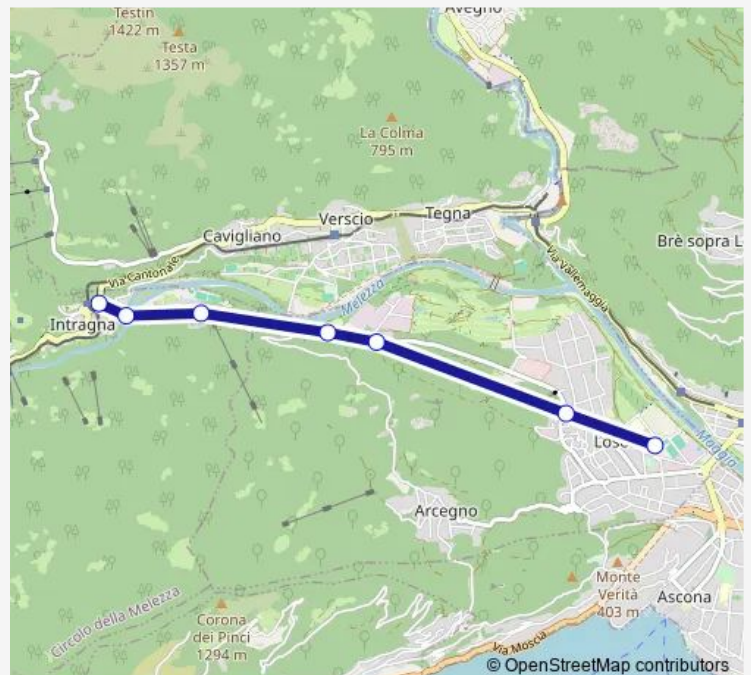

Tuesday 11:37

Wednesday —

Thursday 11:37

Friday 11:37

Saturday —

Sunday —

Route info

Direction: Losone, Scuola Media

Stops: 7

Trip Duration: 0 hour 9 min

■ 324 — B 324

Direction

Intragna, Ponte — Losone, Scuola Media

7 stops

[Open route schedule](#)

Intragna, Ponte

Monday	13:06
Tuesday	13:06
Wednesday	—
Thursday	13:06
Friday	13:06
Saturday	—
Sunday	—

Route info

Direction: Intragna, Ponte

Stops: 7

Trip Duration: 0 hour 9 min

324 Bus time schedules and route maps are available in an offline PDF at busmaps.com. Use the busmaps.com website to see live bus times, train schedule or subway schedule, and step-by-step directions for all public transit in Locarno