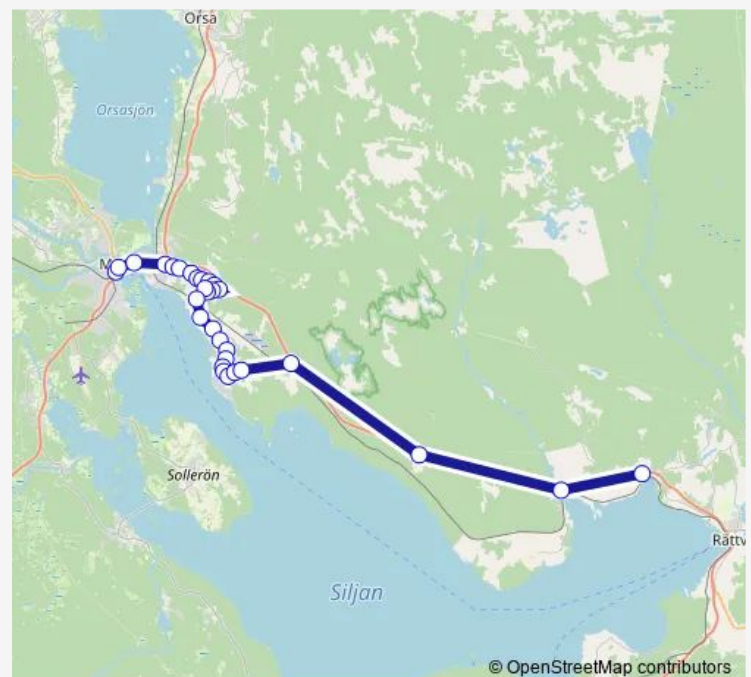

### Route schedule

Garsås bygata — Morastrand station

|           |       |
|-----------|-------|
| Monday    | 07:45 |
| Tuesday   | 07:45 |
| Wednesday | 07:45 |
| Thursday  | 07:45 |
| Friday    | 07:45 |
| Saturday  | —     |
| Sunday    | —     |

### Route info

Direction: Garsås bygata

Stops: 30

Trip Duration: 0 hour 41 min

Hjortsvägen Färnäs

Noret östra

Noret västra

Mora Noretskolan