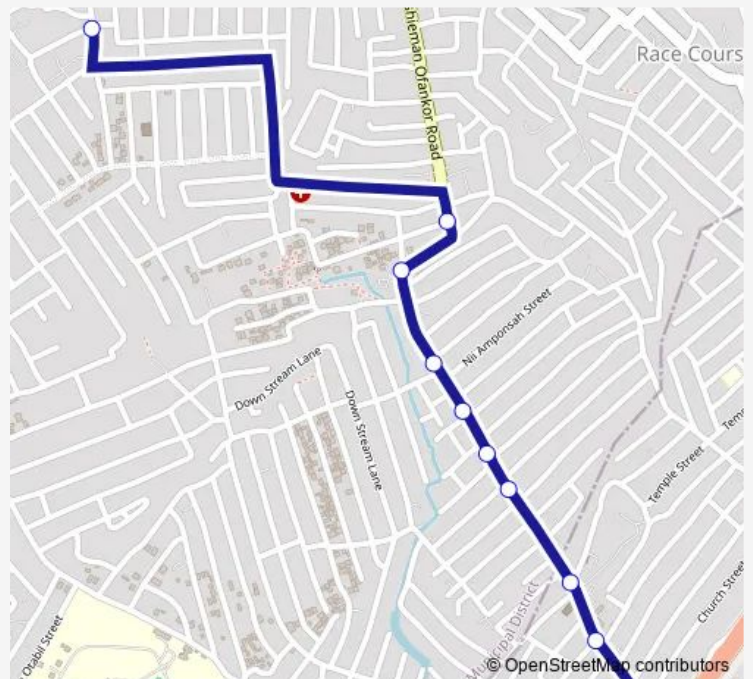

Saturday 06:00

Sunday 06:00

Route info

Direction: Antie-Eku

Stops: 11

Trip Duration: 0 hour 26 min

**Direction**

Kwashieman Junction — Antie-Eku Pallas Town

11 stops

[Open route schedule](#)

Kwashieman Junction

Goil

Christ Mission

Jah Love

Santa Maria Blue Kiosk

Family Friend

Drug Store

Santa Maria

Assiamah

Junction

Antie-Eku Pallas Town

## Route schedule

Kwashieman Junction — Antie-Eku Pallas Town

Monday 06:00

Tuesday 06:00

Wednesday 06:00

Thursday 06:00

Friday 06:00

Saturday 06:00