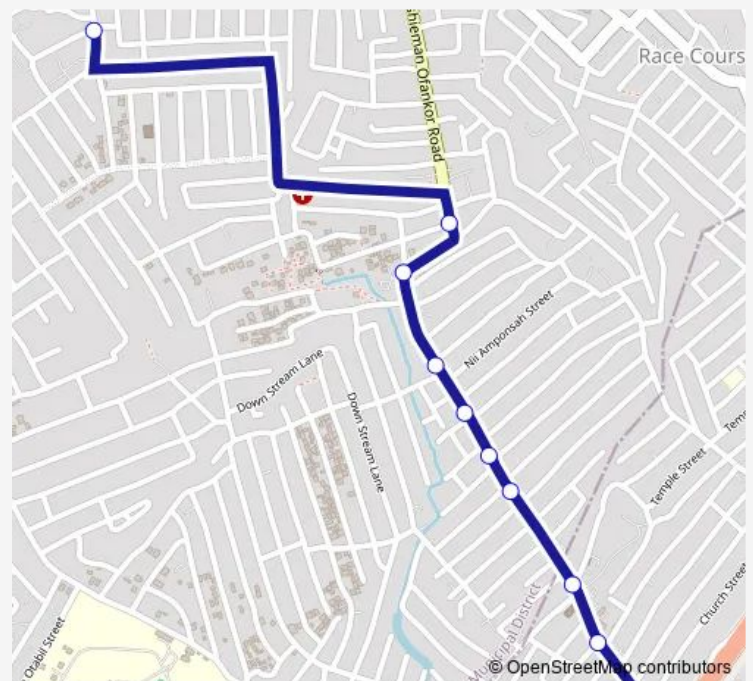

### Direction

Antie-Eku — Kwashieman

11 stops

[Open route schedule](#)

Antie-Eku

Assiamah

Santa Maria

Drug store

### Route schedule

Antie-Eku — Kwashieman

Monday 06:00

Tuesday 06:00

Wednesday 06:00

Thursday 06:00

Friday 06:00

Saturday 06:00

### Route info

Direction: Antie-Eku

Stops: 11

Trip Duration: 0 hour 26 min

**Direction**

Kwashieman Junction — Antie-Eku Pallas Town

11 stops

[Open route schedule](#)

## Route info

Direction: Kwashieman Junction

Stops: 11

Trip Duration: 0 hour 22 min

324 Bus time schedules and route maps are available in an offline PDF at busmaps.com. Use the busmaps.com website to see live bus times, train schedule or subway schedule, and step-by-step directions for all public transit in Accra