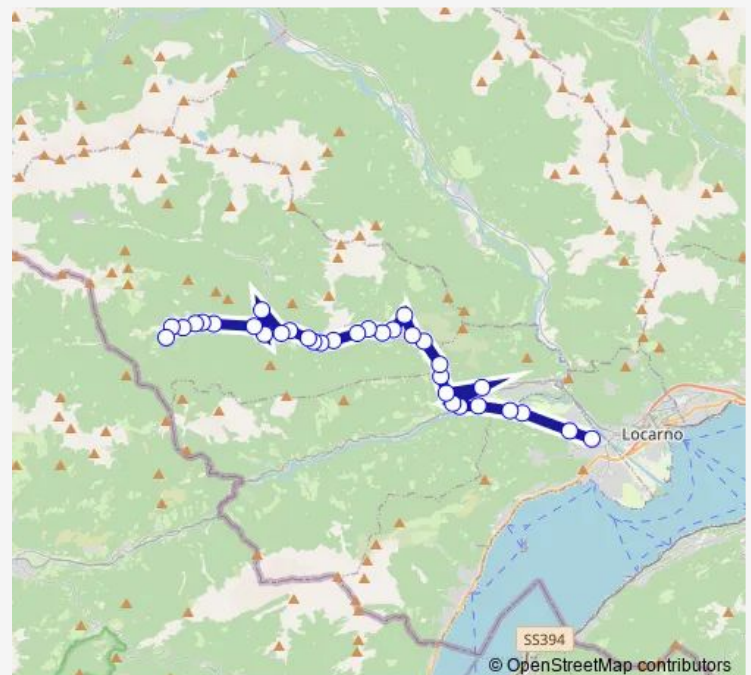

Bus 324 B 324

[Go to website](#)

Direction

Losone, Scuola Media — Spruga

32 stops

[Open route schedule](#)

Losone, Scuola Media

Losone, Zandone

Losone, Zandone Campeggio

Golino, Posta

Golino, Ponte

Intragna, Ponte

Cavigliano, Bivio Onsernone

Cresmino, Case

Cresmino, Funivia

Cresmino, Cratolo

Auressio, Ronchetto

Auressio, Paese

Auressio, Ri del Vò

Loco, Chiesa/Cso

Loco, Paese

Berzona (Onsernone), Salei

Berzona (Onsernone)

Mosogno, Chiosso

Mosogno, Paese

Mosogno, Sotto

Mosogno, Barione

Route schedule

Losone, Scuola Media — Spruga

Monday —

Tuesday —

Wednesday —

Thursday 17:00

Friday —

Saturday —

Sunday —

Route info

Direction: Losone, Scuola Media

Stops: 32

Trip Duration: 1 hour 4 min

■ 324 — B 324

BusMaps