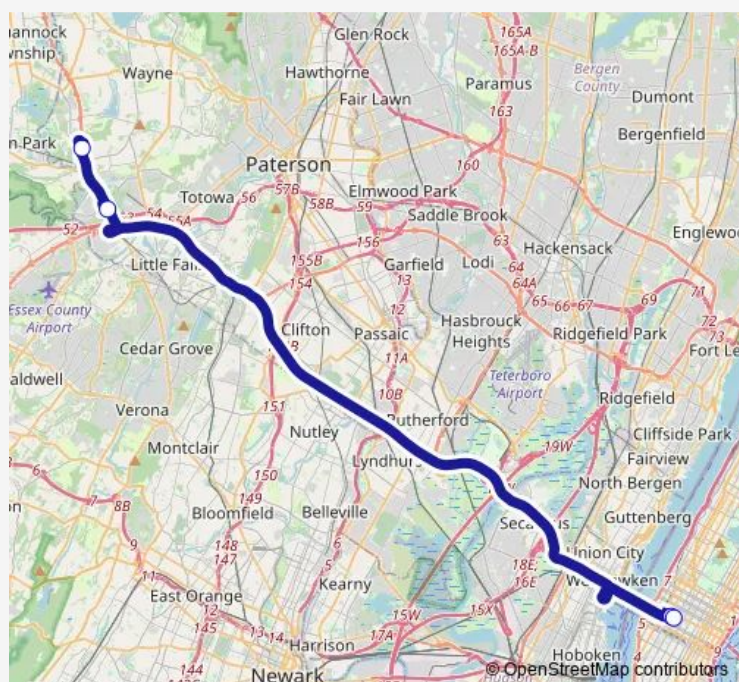

### Direction

Port Authority BUS Terminal — Mothers Park & Ride RT 23 North

3 stops

[Open route schedule](#)

Port Authority BUS Terminal

Wayne Route 23 Transit Center

Mothers Park & Ride RT 23 North

### Route schedule

Port Authority BUS Terminal — Mothers Park & Ride RT 23 North

Monday 15:10-20:00

Tuesday 15:10-20:00

Wednesday 15:10-20:00

Thursday 15:10-20:00

Friday 15:10-20:00

Saturday —

### Route info

Direction: Port Authority BUS Terminal

Stops: 3

Trip Duration: 0 hour 33 min

**Direction**

Mothers Park &amp; Ride RT 23 North — PORT AUTHORITY BUS TERMINAL

4 stops

[Open route schedule](#)

Mothers Park &amp; Ride RT 23 North

Wayne Route 23 Transit Center

PORT AUTHORITY DROP OFF

PORT AUTHORITY BUS TERMINAL