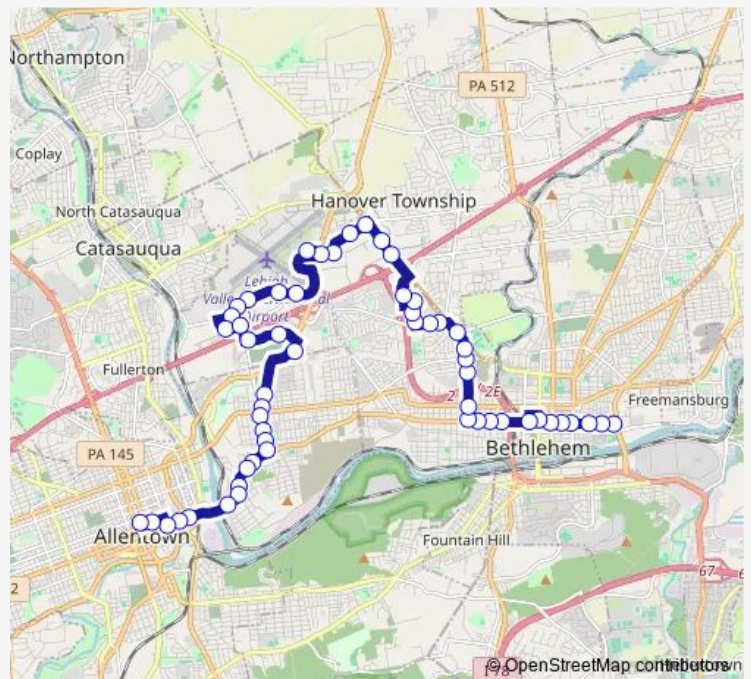

[Go to website](#)

Direction
 Broad at Stefko Wb — ATC - B Platform

56 stops

[Open route schedule](#)

- Broad at Stefko Wb
- Broad at Wood Wb
- Broad at Elm Wb
- Broad at Linden Wb
- Broad at High Wb
- Broad at Center Wb
- New at Raspberry
- BTC - 1 Platform
- West Broad Street Wb
- Broad at 4th Wb
- Broad at 6th Wb
- 8th at Broad Nb
- 8th at Union Nb
- 8th at Martin Tower Nb
- 8th at Eaton Nb
- 8th at Bradford Nb
- Schoenersville at Illicks Mill Nb
- Catasauqua at Holly Wb
- Catasauqua at Westfield Wb
- Westgate at Catasauqua Nb
- Westgate at Bathgate Nb

Route schedule

Broad at Stefko Wb — ATC - B Platform

Monday	06:05-18:05
Tuesday	06:05-18:05
Wednesday	06:05-18:05
Thursday	06:05-18:05
Friday	06:05-18:05
Saturday	06:05-18:05
Sunday	—

Route info

Direction: Broad at Stefko Wb

Stops: 56

Trip Duration: 0 hour 50 min

324 — 324 - Airport

Lvhn Muhlenberg Westgate Entrance Wb

Lvhn Muhlenberg 1770 Building Nb

Schoenersville at Industrial Nb

Schoenersville at Valley Center Nb

Avenue C at Schoenersville Wb

2124 Avenue C

City Line at Avenue C

City Line at Airport

Lvia - Airport Transit Center

1000 Postal Wb

Postal at Marcon Wb

Postal at Hangar Wb

901 Postal Wb