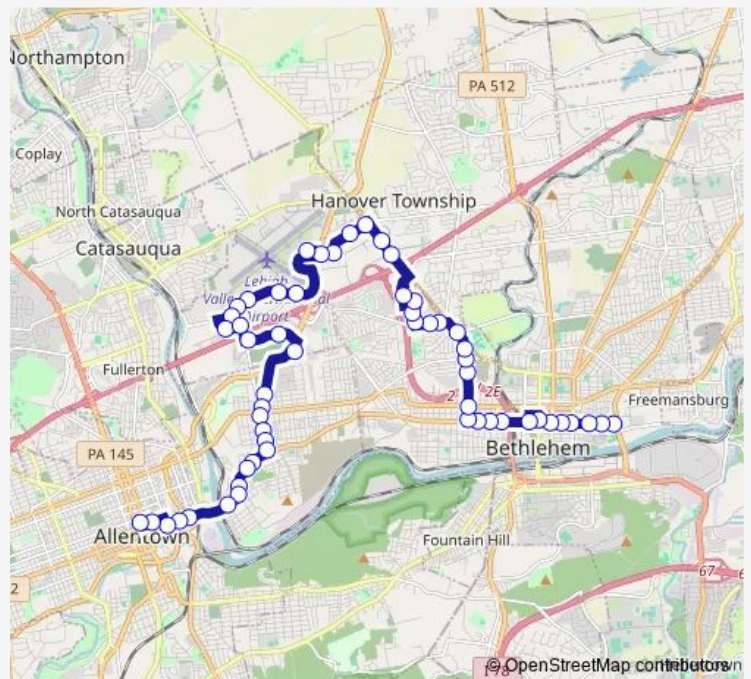

[Go to website](#)

Direction
 Broad at Stefko Wb — ATC - B Platform

56 stops

[Open route schedule](#)

- Broad at Stefko Wb
- Broad at Wood Wb
- Broad at Elm Wb
- Broad at Linden Wb
- Broad at High Wb
- Broad at Center Wb
- New at Raspberry
- BTC - 1 Platform
- West Broad Street Wb
- Broad at 4th Wb
- Broad at 6th Wb
- 8th at Broad Nb
- 8th at Union Nb
- 8th at Martin Tower Nb
- 8th at Eaton Nb
- 8th at Bradford Nb
- Schoenersville at Illicks Mill Nb
- Catasauqua at Holly Wb
- Catasauqua at Westfield Wb
- Westgate at Catasauqua Nb
- Westgate at Bathgate Nb

Route schedule

Broad at Stefko Wb — ATC - B Platform

Monday	06:05-18:05
Tuesday	06:05-18:05
Wednesday	06:05-18:05
Thursday	06:05-18:05
Friday	06:05-18:05
Saturday	06:05-18:05
Sunday	—

Route info

Direction: Broad at Stefko Wb

Stops: 56

Trip Duration: 0 hour 50 min

324 — 324 - Airport

Lvhn Muhlenberg Westgate Entrance Wb

Lvhn Muhlenberg 1770 Building Nb

Schoenersville at Industrial Nb

Schoenersville at Valley Center Nb

Avenue C at Schoenersville Wb

2124 Avenue C

City Line at Avenue C

City Line at Airport

Lvia - Airport Transit Center

1000 Postal Wb

Postal at Marcon Wb

Postal at Hangar Wb

901 Postal Wb