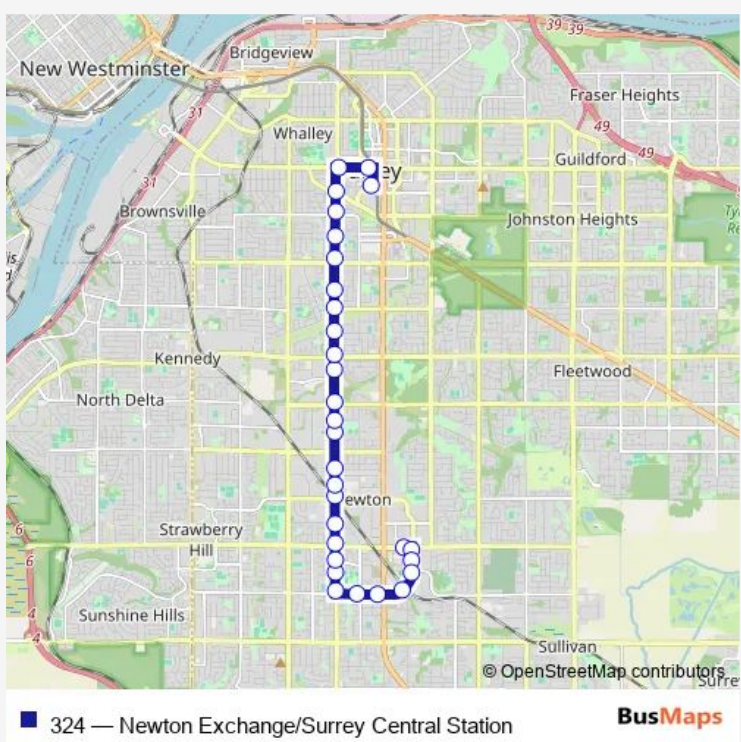

Route info

Direction: Newton Exchange @ Bay 12

Stops: 30

Trip Duration: 0 hour 30 min

Northbound 132 St @ 92 Ave

Northbound 132 St @ Huntley Ave

Northbound 132 St @ 96 Ave

Northbound 132 St @ 98 Ave

Northbound 132 St @ 100 Ave

Northbound 132 St @ Old Yale Rd

Eastbound 104 Ave @ 132 St

Eastbound 104 Ave @ University Dr

Surrey Central Station @ Bay 1 Unloading Only

Direction

Surrey Central Station @ Bay 3 — Newton Exchange @ Bay 1

32 stops

[Open route schedule](#)

Surrey Central Station @ Bay 3

Westbound 104 Ave @ University Dr

Southbound 132 St @ 103a Ave

Southbound 132 St @ Old Yale Rd

Southbound 132 St @ 100 Ave

Southbound 132 St @ 98 Ave

Friday 05:52-23:57

Saturday 06:27-23:57

Sunday 06:30-23:57

Route info

Direction: Surrey Central Station @ Bay 3

Stops: 32

Trip Duration: 0 hour 38 min

Eastbound 68 Ave @ 134 St