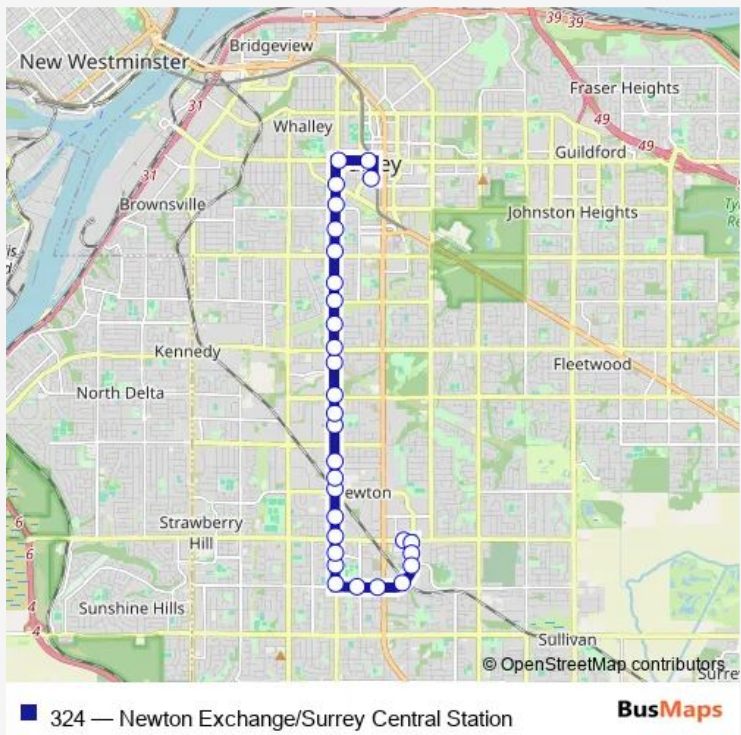

Bus 324 Newton Exchange/Surrey Central Station

[Go to website](#)

Direction
 Newton Exchange @ Bay 12 — Surrey Central Station @ Bay 1 Unloading Only
 30 stops
[Open route schedule](#)

- Newton Exchange @ Bay 12
- Southbound 138 St @ 72 Ave
- Southbound 138 St @ 7100 Block
- Southbound 138 St @ 70 Ave
- Southbound 138 St @ 6800 Block
- Westbound 68 Ave @ King George Blvd
- Westbound 68 Ave @ 134 St
- Northbound 132 St @ 68 Ave
- Northbound 132 St @ 69A Ave
- Northbound 132 St @ 70B Ave
- Northbound 132 St @ 72 Ave
- Northbound 132 St @ Comber Way
- Northbound 132 St @ 76 Ave
- Northbound 132 St @ 7700 Block
- Northbound 132 St @ 78A Ave
- Northbound 132 St @ 81A Ave
- Northbound 132 St @ 82A Ave
- Northbound 132 St @ 84 Ave
- Northbound 132 St @ Shakespeare Place
- Northbound 132 St @ 88 Ave
- Northbound 132 St @ 90 Ave

Route info
 Direction: Newton Exchange @ Bay 12
 Stops: 30
 Trip Duration: 0 hour 28 min

Northbound 132 St @ 92 Ave

Northbound 132 St @ Huntley Ave

Northbound 132 St @ 96 Ave

Northbound 132 St @ 98 Ave

Northbound 132 St @ 100 Ave

32 stops

[Open route schedule](#)

Surrey Central Station @ Bay 8

Westbound 104 Ave @ University Dr

Southbound 132 St @ 103a Ave

Southbound 132 St @ Old Yale Rd

Southbound 132 St @ 100 Ave

Southbound 132 St @ 98 Ave

Friday 05:52-23:57

Saturday 06:27-23:57

Sunday 06:30-23:57

Route info

Direction: Surrey Central Station @ Bay 8

Stops: 32

Trip Duration: 0 hour 37 min

Eastbound 68 Ave @ 134 St