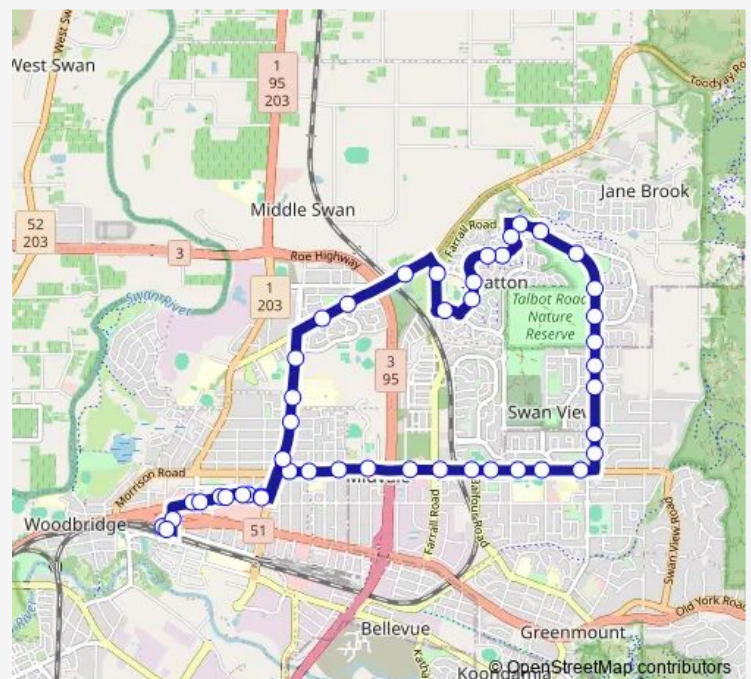

Morrison Rd After Ferrier St

Morrison Rd After Myles Rd

Morrison Rd Before Marlboro Rd

Morrison Rd Before Amherst Rd

Talbot Rd After Christowe Dr

Talbot Rd After Abingdon Rd

Talbot Rd Before Chapman St

Talbot Rd Before Twin View

Saturday 07:07-22:44

Sunday 08:50-18:30

Route info

Direction: Midland Stn Stand 4

Stops: 46

Trip Duration: 0 hour 44 min

Talbot Rd After Dongara Cir

Talbot Rd Before Stratton Bvd

Talbot Rd Before Calabrese St

Talbot Rd Before Farrall Rd

Farrall Rd After Talbot Rd

Waterlily Dr After Koolama Rtt

Cockman Crss After Waterlily Dr

Cockman Crss After Bombay Ent

Cockman Crss After Lewis Jones Crss