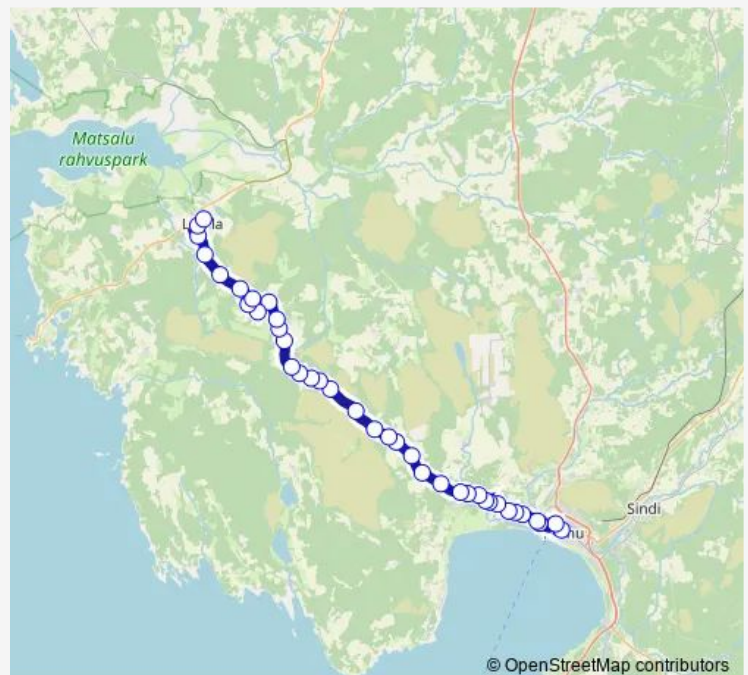

### Route info

Direction: Lihula

Stops: 38

Trip Duration: 1 hour 4 min

© OpenStreetMap contributors

324 — Pärnu - Lõpe - Lihula

BusMaps

Aruvälja