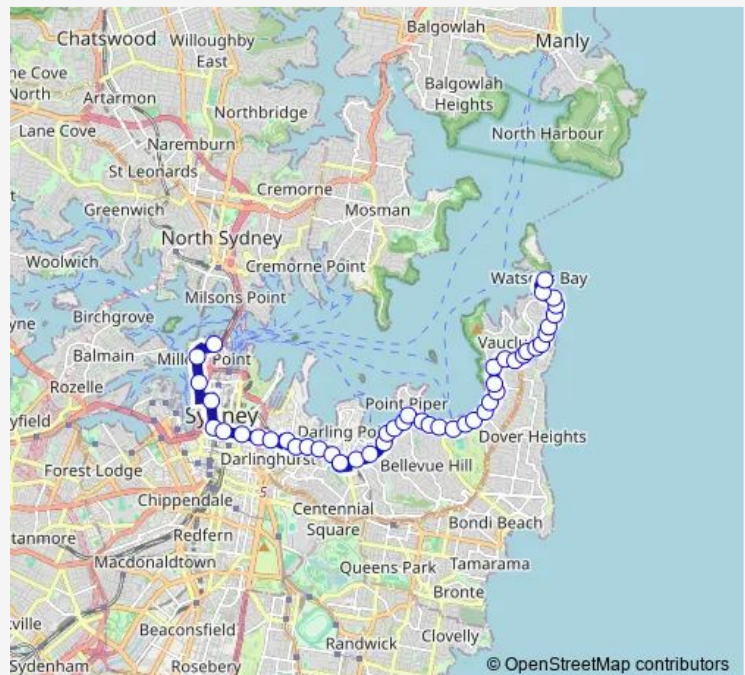

Bus 324 City Walsh Bay to Watsons Bay via Old South Head Rd

[Go to website](#)

Direction

New South Head Rd At Towns Rd — Edgecliff Station, Stand L

18 stops

[Open route schedule](#)

- New South Head Rd At Towns Rd
- New South Head Rd Opp Kambala School
- New South Head Rd At Fernleigh Gdns
- St Mary Magdalene Church, New South Head Rd
- New South Head Rd At Newcastle St
- New South Head Rd At Norwich Rd
- New South Head Rd At Kent Rd
- New South Head Rd At Elanora St
- New South Head Rd At O'Sullivan Rd
- New South Head Rd At Salisbury Rd
- New South Head Rd At Cranbrook Rd
- New South Head Rd At Rose Bay Av
- New South Head Rd Opp Wolseley Rd
- New South Head Rd After Victoria Rd
- New South Head Rd At Preston Av
- New South Head Rd Opp Knox St
- New South Head Rd Opp Henrietta St
- Edgecliff Station, Stand L

Route schedule

New South Head Rd At Towns Rd — Edgecliff Station, Stand L

Monday	15:10-15:22
Tuesday	15:10-15:22
Wednesday	15:10-15:22
Thursday	15:10-15:22
Friday	15:10-15:22
Saturday	—
Sunday	—

Route info

Direction: New South Head Rd At Towns Rd

Stops: 18

Trip Duration: 0 hour 23 min

Direction

Hickson Rd Opp Wharf Theatres — Robertson Park, Military Rd

47 stops

[Open route schedule](#)

Hickson Rd Opp Wharf Theatres

Barangaroo Station, Hickson Rd, Stand A

Hickson Rd Opp Barangaroo South

Wynyard Station, York St, Stand G

Qvb, York St, Stand A

Town Hall, Park St, Stand G

William St Opp Australian Museum

William St At Palmer St