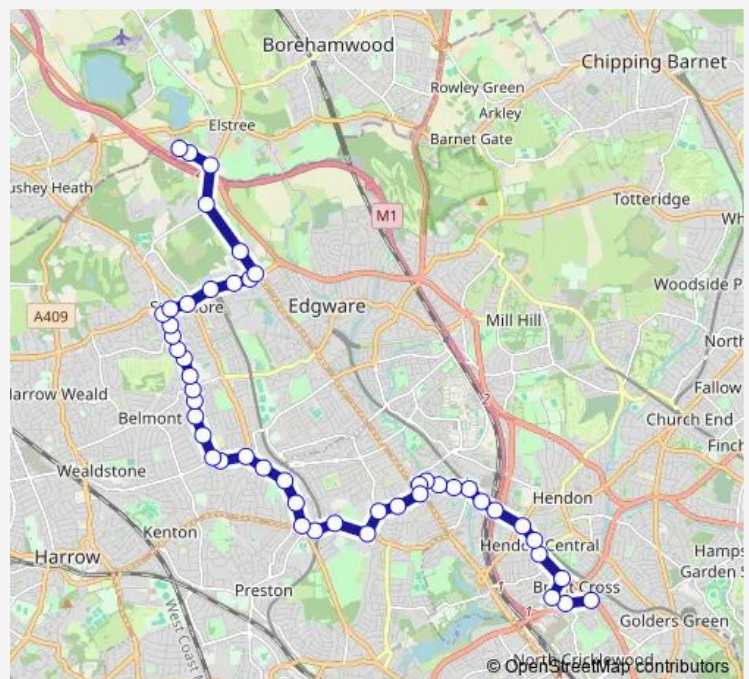

Slough Lane / Roe Green

Valley Drive

Kingsbury Station

Kingsbury Circle

Route schedule

Tesco Brent Cross — Roundabout

Monday 00:25-23:54

Tuesday 00:25-23:54

Wednesday 00:25-23:54

Thursday 00:25-23:54

Friday 00:25-23:54

Saturday 00:25-23:54

Sunday 00:25-23:55

Route info

Direction: Tesco Brent Cross

Stops: 48

Trip Duration: 1 hour 12 min

324 — Elstree, Centennial Park - Stanmore - Queensbury - Hendon Central - Brent Cross, Tesco

Cowbridge Road

Queensbury Morrisons

The Honeypot

Honeypot Lane

Kenmore Road

Culver Grove

Friday 00:08-23:38

Saturday 00:08-23:38

Sunday 00:08-23:37

Route info

Direction: Roundabout

Stops: 47

Trip Duration: 0 hour 42 min

Princes Avenue (NW9)