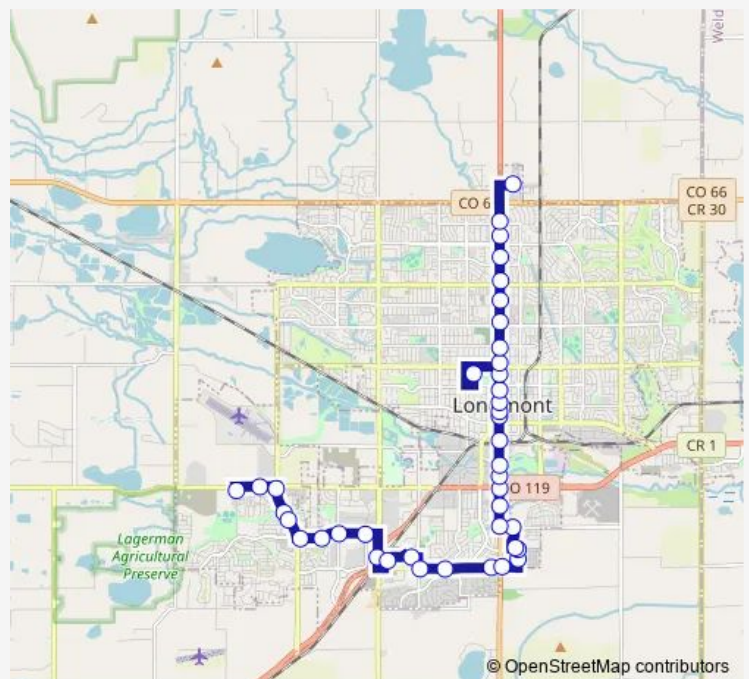

Airport Rd & Nelson Rd

1000 Block Airport Rd

Airport Rd & Buckthorn Dr

Clover Basin Dr & Airport Rd

Clover Basin Dr & Larkspur Dr

Clover Basin Dr & S Fordham St

Clover Basin Dr & Dry Creek Dr

S Hover St & Ken Pratt Blvd

Quebec Ave & Kestrel Ln

Quail Rd & S Emery St

S Main St & Quail St

**Route schedule**

Grandview Meadows Dr & Nelson Rd — Park Ridge Ave & Main St

Monday 05:29-19:59

Tuesday 05:29-19:59

Wednesday 05:29-19:59

Thursday 05:29-19:59

Friday 05:29-19:59

Saturday 07:50-17:56

Sunday 07:59-17:59

**Route info**

Direction: Grandview Meadows Dr & Nelson Rd

Stops: 41

Trip Duration: 0 hour 45 min

## Route info

Direction: Park Ridge Ave &amp; Main St

Stops: 40

Trip Duration: 0 hour 42 min

Pike Rd & Ridgeview Dr

S Sunset St & Pike Rd

Lefthand Cir & S Sunset St

Miller Dr & Pike Rd