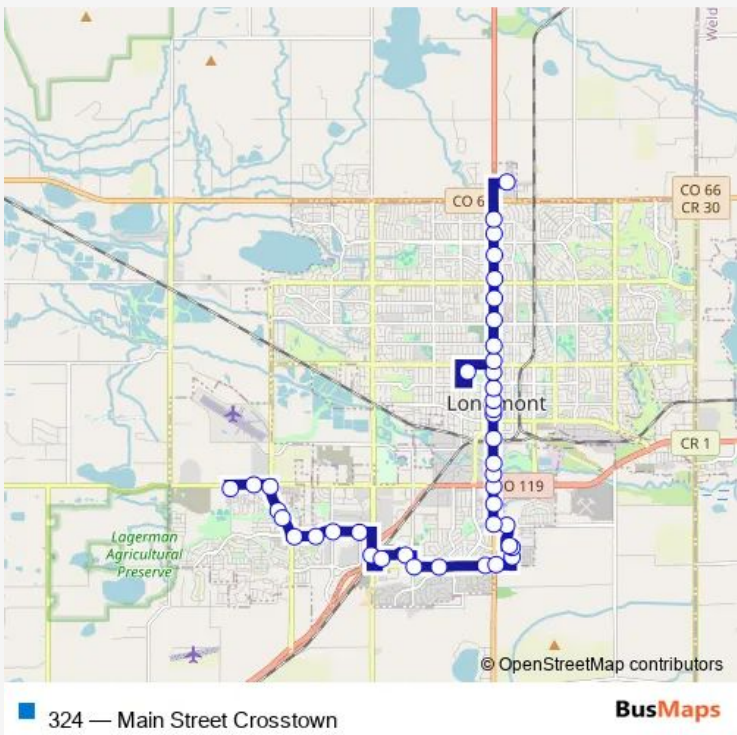

**Bus 324 Main Street Crosstown**

[Go to website](#)

**Direction**  
 Grandview Meadows Dr & Nelson Rd — Park Ridge Ave & Main St  
 41 stops  
[Open route schedule](#)

- Grandview Meadows Dr & Nelson Rd
- Nelson Rd & Gooseberry Dr
- Airport Rd & Nelson Rd
- 1000 Block Airport Rd
- Airport Rd & Buckthorn Dr
- Clover Basin Dr & Airport Rd
- Clover Basin Dr & Larkspur Dr
- Clover Basin Dr & S Fordham St
- Clover Basin Dr & Dry Creek Dr
- S Hover St & Ken Pratt Blvd
- Miller Dr & Pike Rd
- Lefthand Cir S & S Sunset St
- Pike Rd & S Sunset St
- Pike Rd & Ridgeview Dr
- Pike Rd & Kristy Ct
- Pike Rd & S Main St
- S Collyer St & Countryside Estates
- S Collyer St & Quebec St
- Quebec Ave & Kestrel Ln
- Quail Rd & S Emery St
- S Main St & Quail St

**Route schedule**  
 Grandview Meadows Dr & Nelson Rd — Park Ridge Ave & Main St

Monday	05:29-19:59
Tuesday	05:29-19:59
Wednesday	05:29-19:59
Thursday	05:29-19:59
Friday	05:29-19:59
Saturday	07:50-17:56
Sunday	07:59-17:59

**Route info**  
 Direction: Grandview Meadows Dr & Nelson Rd  
 Stops: 41  
 Trip Duration: 0 hour 45 min

S Main St & Jersey Ave

S Main St & Ken Pratt Blvd

S Main St & Delaware Ave

S Main St & St Vrain Greenbelt

## Route info

Direction: Park Ridge Ave &amp; Main St

Stops: 40

Trip Duration: 0 hour 42 min

Pike Rd & Ridgeview Dr

S Sunset St & Pike Rd

Lefthand Cir & S Sunset St

Miller Dr & Pike Rd