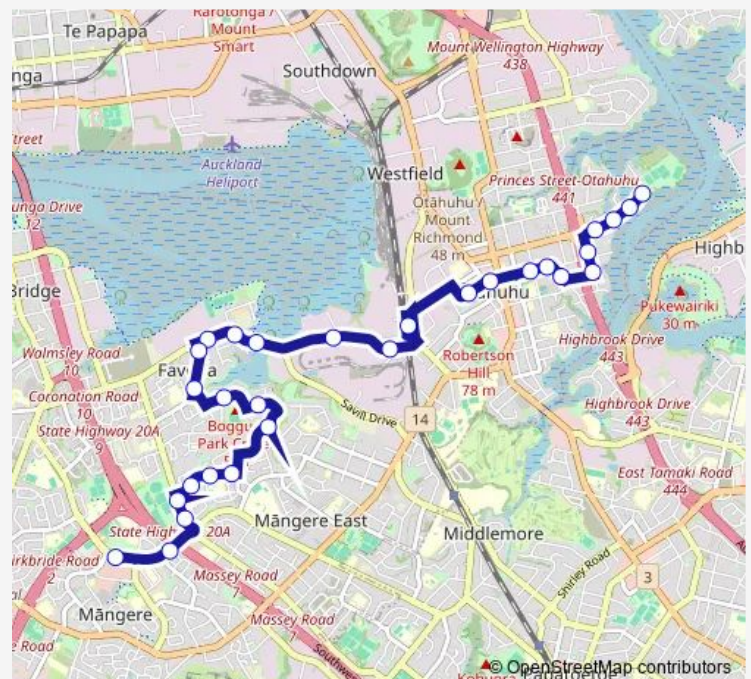

Avenue Road

Trenwith Street

High Street

Water Street

Avenue Road/Hutton Street

Stop A Otahuhu Town Centre

Otahuhu Library

Stop C Otahuhu Station

### Route schedule

Seaside Park — Mangere Town Centre

Monday 06:23-19:20

Tuesday 06:23-19:20

Wednesday 06:23-19:20

Thursday 06:23-19:20

Friday 06:23-19:20

Saturday 06:30-19:31

### Route info

Direction: Seaside Park

Stops: 29

Trip Duration: 0 hour 40 min

324

Bicknell Road

Garus Avenue

Mckinstry Avenue/Mcnaughton Avenue

## Route info

Direction: Mangere Town Centre

Stops: 25

Trip Duration: 0 hour 25 min

324 Bus time schedules and route maps are available in an offline PDF at [busmaps.com](https://busmaps.com). Use the [busmaps.com](https://busmaps.com) website to see live bus times, train schedule or subway schedule, and step-by-step directions for all public transit in Auckland