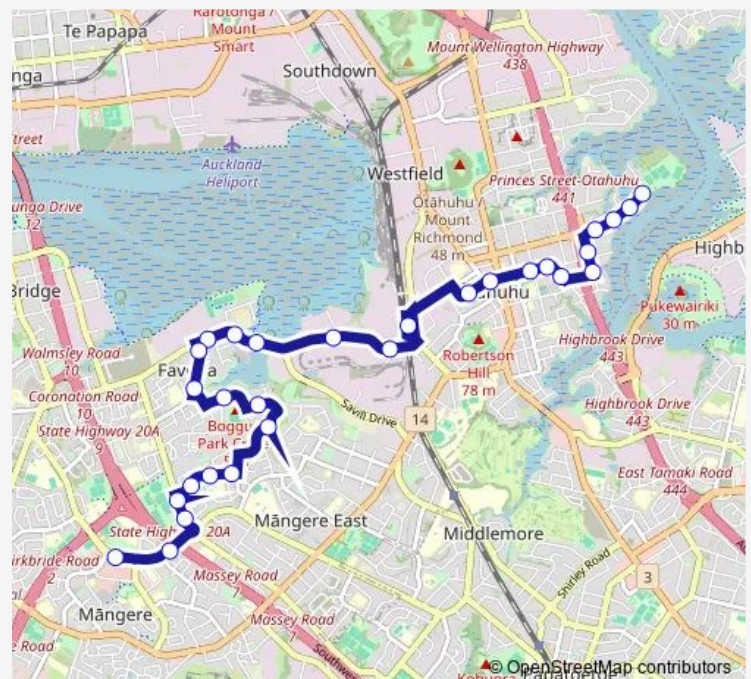

Murdoch Street

Fencible Place

Avenue Road

Trenwith Street

High Street

Water Street

Avenue Road/Hutton Street

Stop A Otahuhu Town Centre

Otahuhu Library

Stop C Otahuhu Station

Tui Street

Beach Road

Harania Creek

Norana Avenue

Forbes Road

Favona Road

Thursday 06:23-19:20

Friday 06:23-19:20

Saturday 06:30-19:31

Sunday 07:30-19:30

Route info

Direction: Seaside Park

Stops: 29

Trip Duration: 0 hour 28 min

Monday 05:55-18:55

Tuesday 05:55-18:55

Wednesday 05:55-18:55

Thursday 05:55-18:55

Friday 05:55-18:55

Saturday 06:05-19:05

Sunday 07:05-19:05

Route info